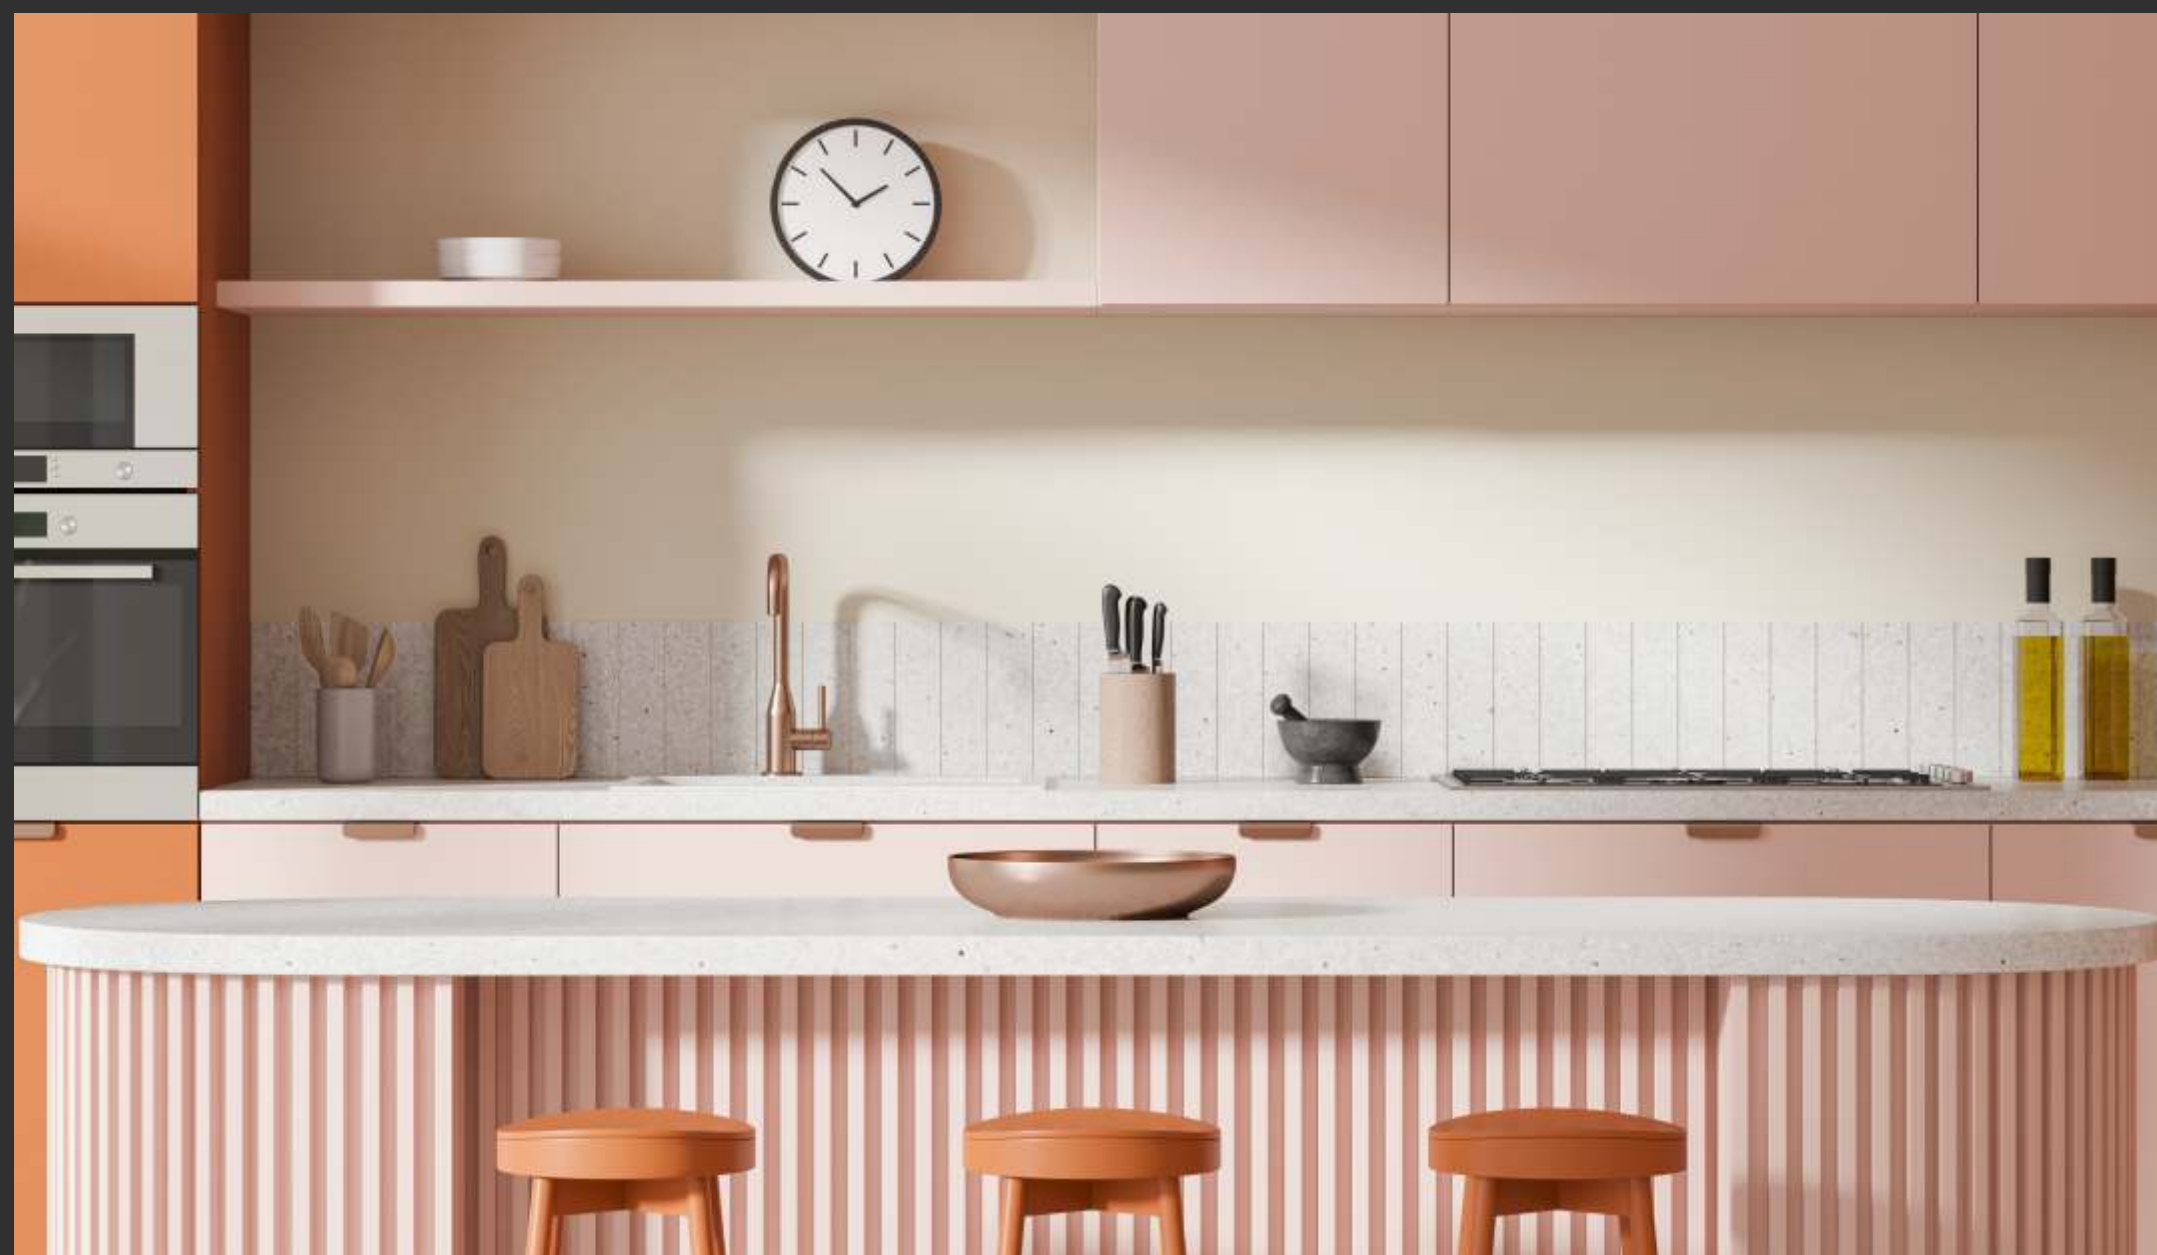

110 x 340

2264 SH | TORANO MARBLE

2265 SH | ZEBRA MARBLE

G L E A M I N G S U R F A C E

Light plays gently across the surface, lifting the overall look.

135 x 165

1126 SH | SILVER FROST

1128 SH | PACIFIC BLUE