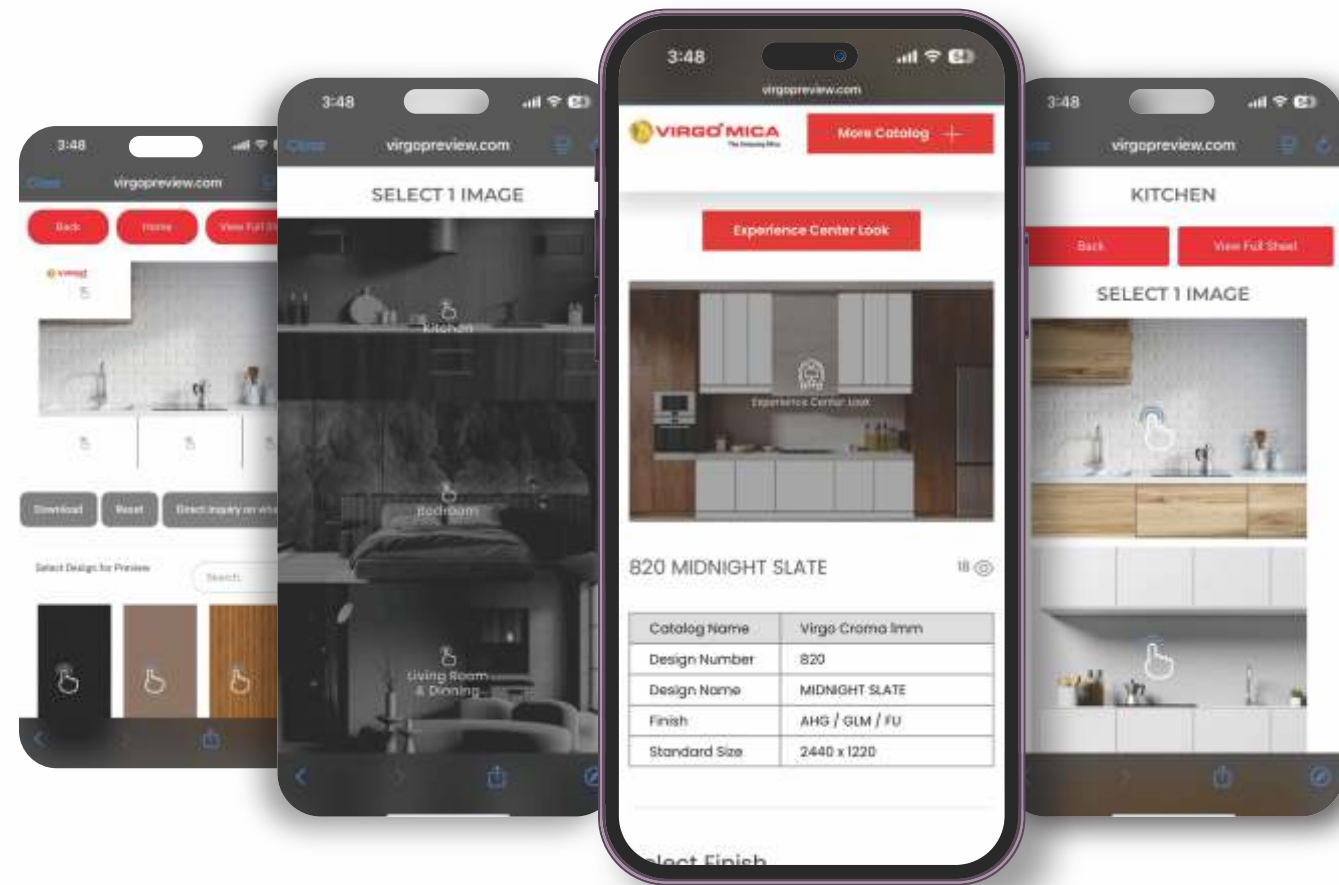

EXPERIENCE CENTRE

GET DESIGN IDEAS IN SIMPLE STEPS

Scan the QR code to explore laminates for kitchens, living rooms, dining areas, bedrooms, bathrooms, offices, receptions, restaurants, and more.

WHAT DO YOU GET AFTER SCANNING?

- Full Sheet View – See the complete laminate sheet with details and a 2D image. Select laminates in any finish and make an inquiry by simply filling out the form below.
- 360° View – Check out laminates in a complete 360° view of the space.
- Experience Center – Choose an interior space, pick a layout, and try different laminates to see how they look.

Download catalogue .pdf

TERRA	7	86	LOUVERS HIGH GLOSS
RIFT COLLECTION	11	89	TOUCH MATT COLLECTION
CHEVRON PATTERN 60 DEGREE	15	97	WOOD CHANNEL COLLECTION
FLUTED HIGH GLOSS	17	101	WILD FLOWER COLLECTION
SHINE TEXTURE	23	102	ROMAN MOSAIC COLLECTION
FLUTED MARBLE HIGH GLOSS	31	103	JUNGEL FLOWER COLLECTION
MARBLE HIGH GLOSS	33	104	SILKY ASBI COLLECTION
METALLIC COLLECTION	45	105	AZARDO OAK COLLECTION
FLUTED METALLIC COLLECTION	46	106	SHINE LINE B COLLECTION
GLITTER	50	106	MODEST LANE COLLECTION
SOLID HIGH GLOSS	51	107	FLUTED COLLECTION
DIGITAL HIGH GLOSS	57	109	WOOD GRAIN COLLECTION
CHEVRON PATTERN 60 DEGREE (HG)	61	114	FABRIC COLLECTION
WOODEN HIGH GLOSS	63	130	SOLID COLLECTION