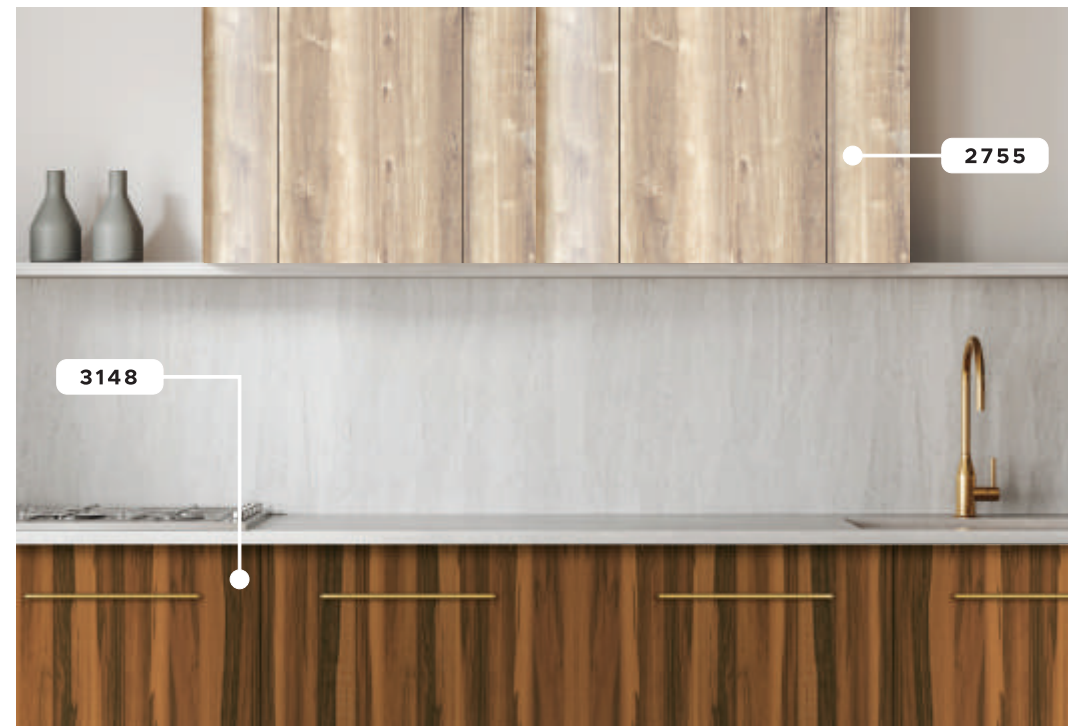

● 2978 HG | TOROS

● 2942 HG | CYPRUS TEAK

S
U
P
E
R
I
O
R
Q
U
A
L
I
T
Y

● 2893 HG | CYPRESS

● 2960 HG | SAPE WALNUT

● 2760 HG | TURKISH WOOD

Aesthetic wood collection that stands the test of time.

E
V
E
R
Y
L
A
Y
E
R
S
T
U
N
D
I
N
G