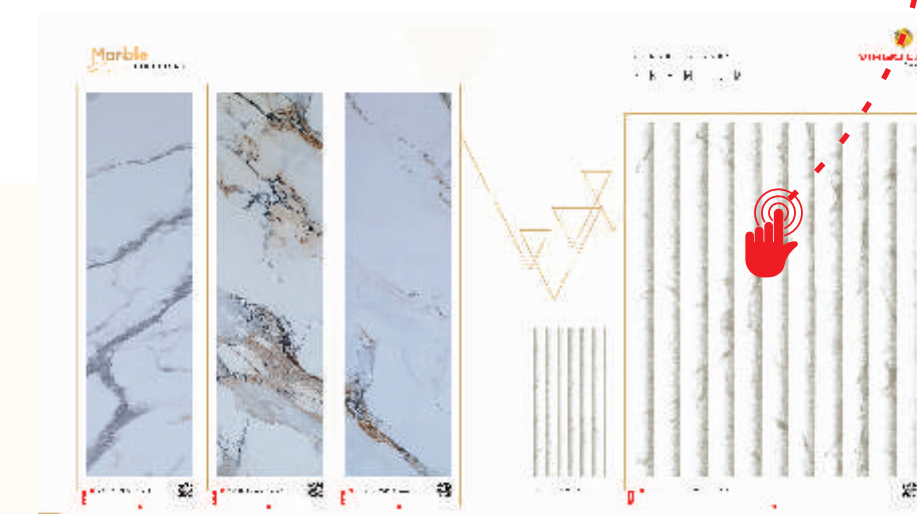

WHAT DO YOU GET AFTER SCANNING?

- Full Sheet View – See the complete laminate sheet with details and a 2D image. Select laminates in any finish and make an inquiry by clicking the WhatsApp icon or simply filling out the form below.
- 360° View – Check out laminates in a complete 360° view of the space.
- Experience Center – Choose an interior space, pick a layout, and try different laminates to see how they look.