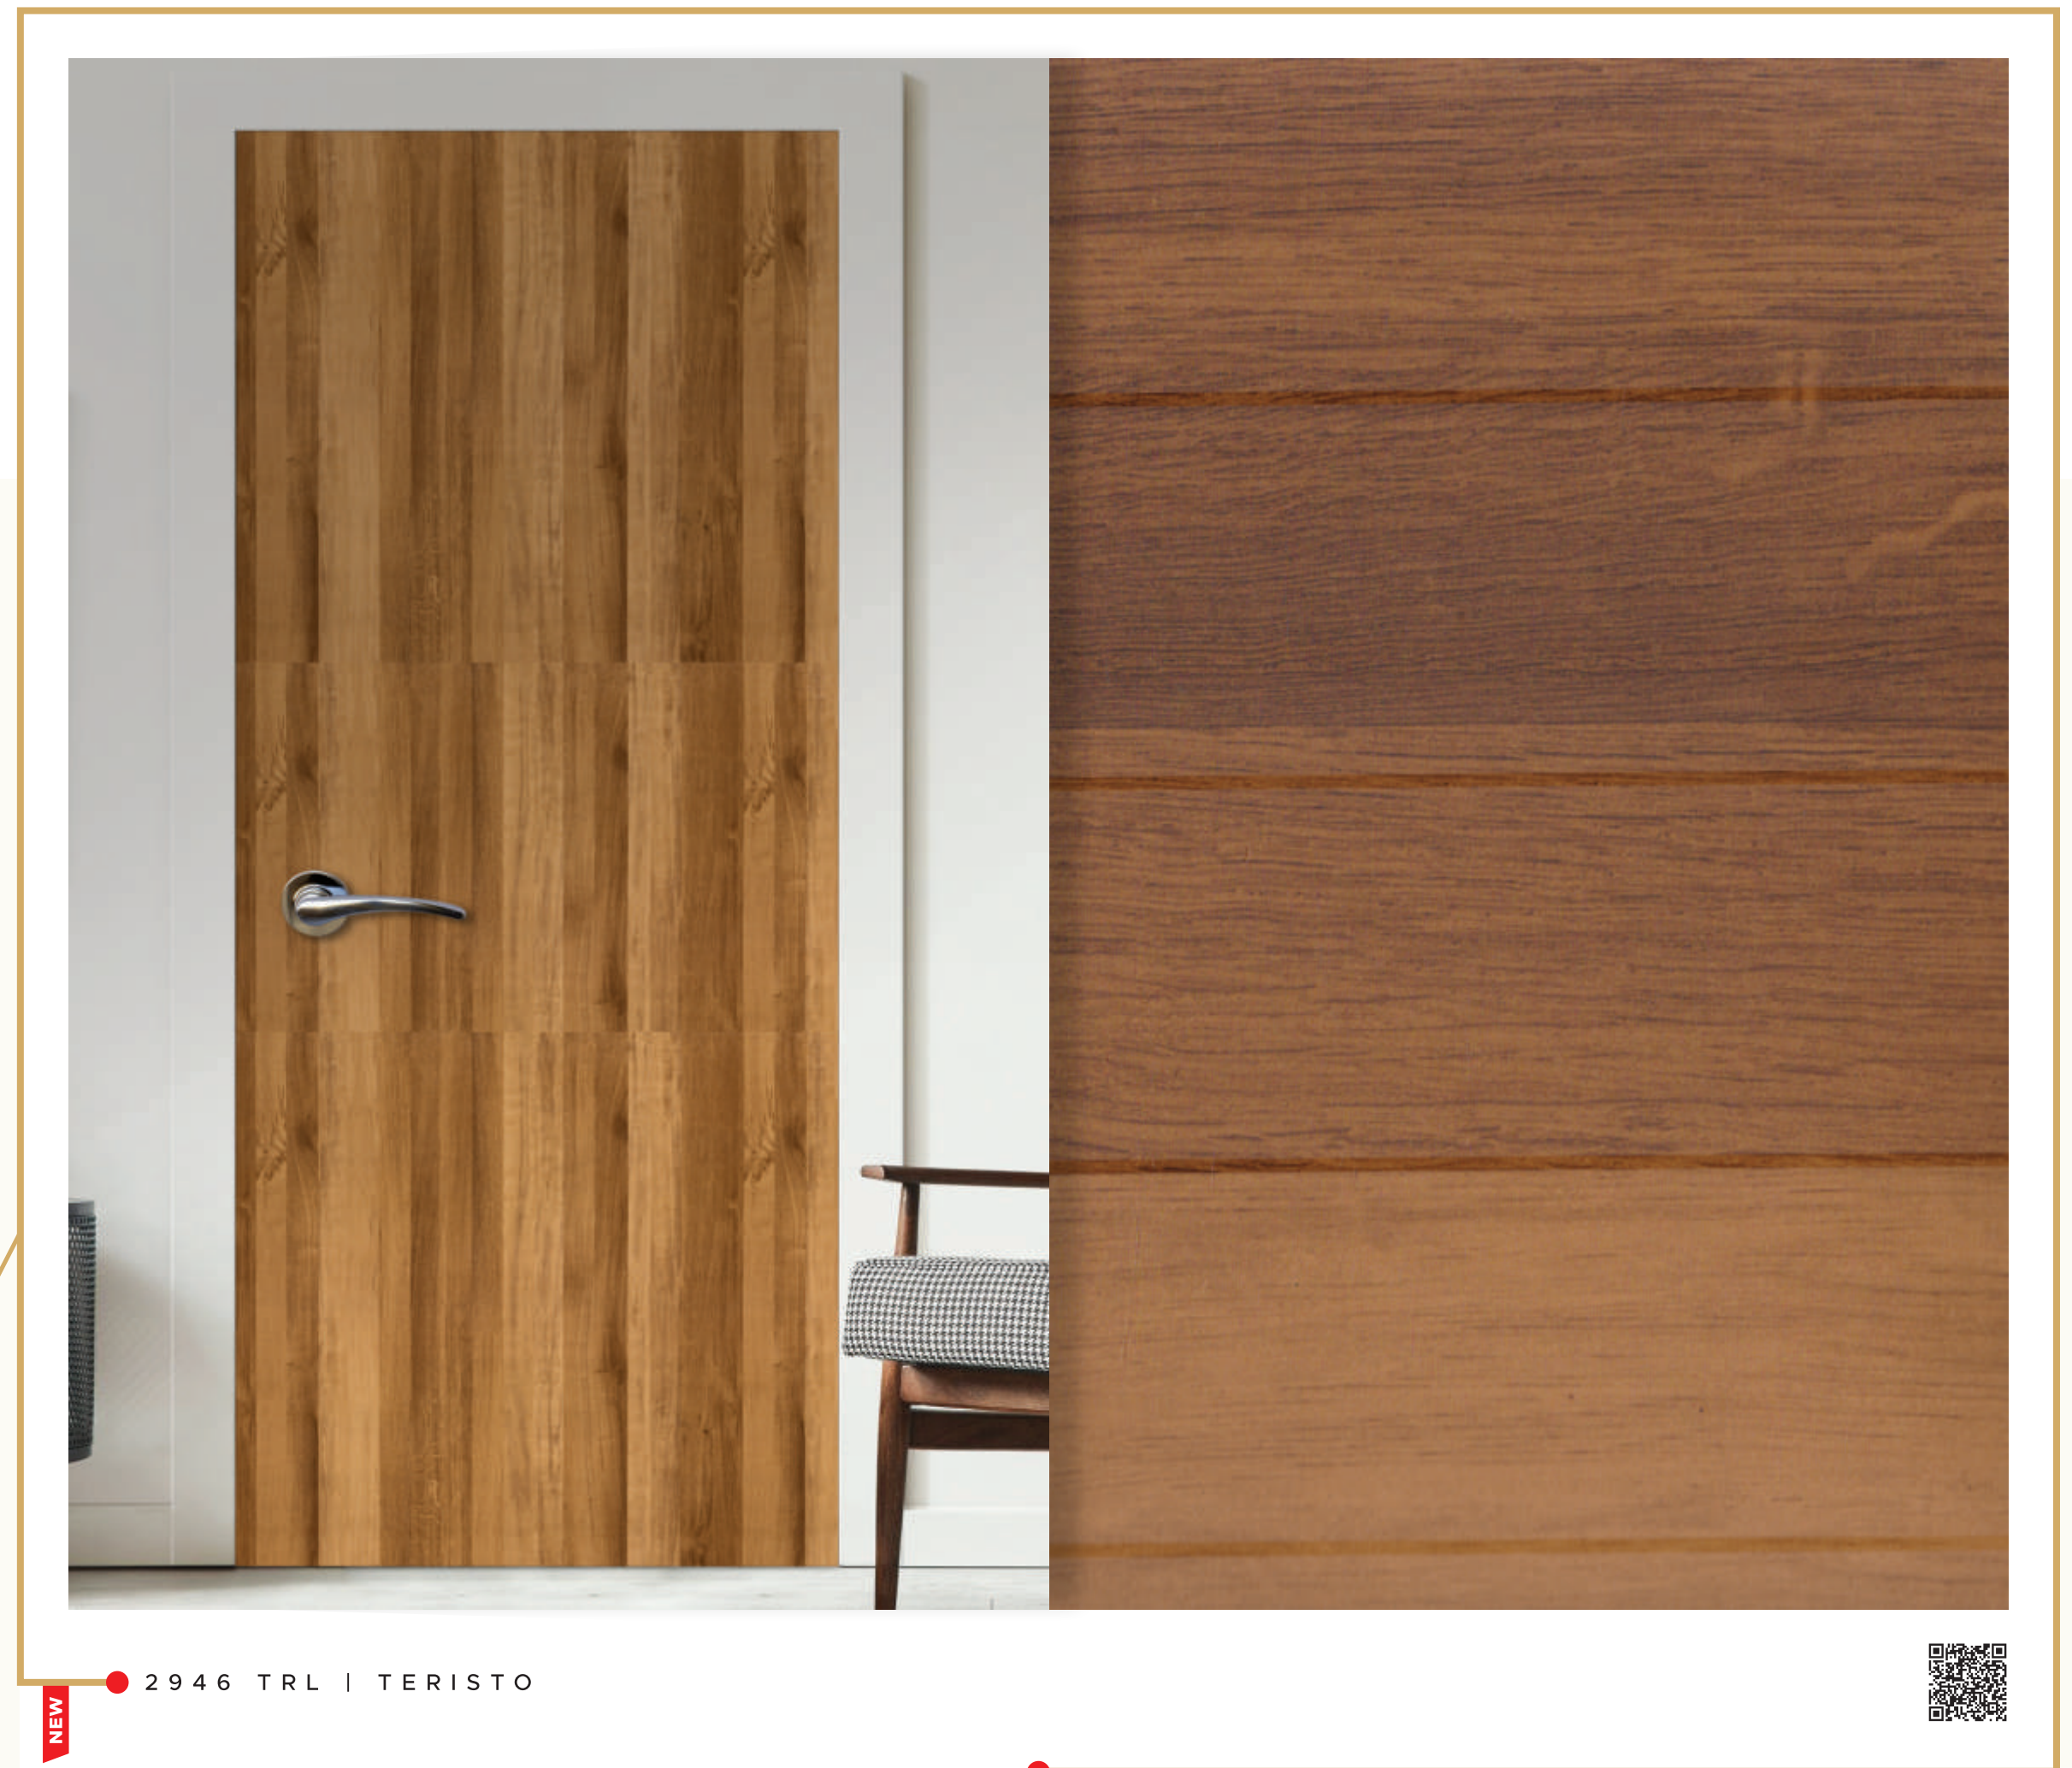

LUXURY

=====
A luminous touch that brings every space to life, with effortless refined appeal.

NEW 3165 PGS | NATURAL STRIDE

Twin Rail
COLLECTION

TEMPTING ELEGANCE

STELLAR

NEW 1709 TRL | NEW FROSTY WHITE

NEW 2946 TRL | TERISTO