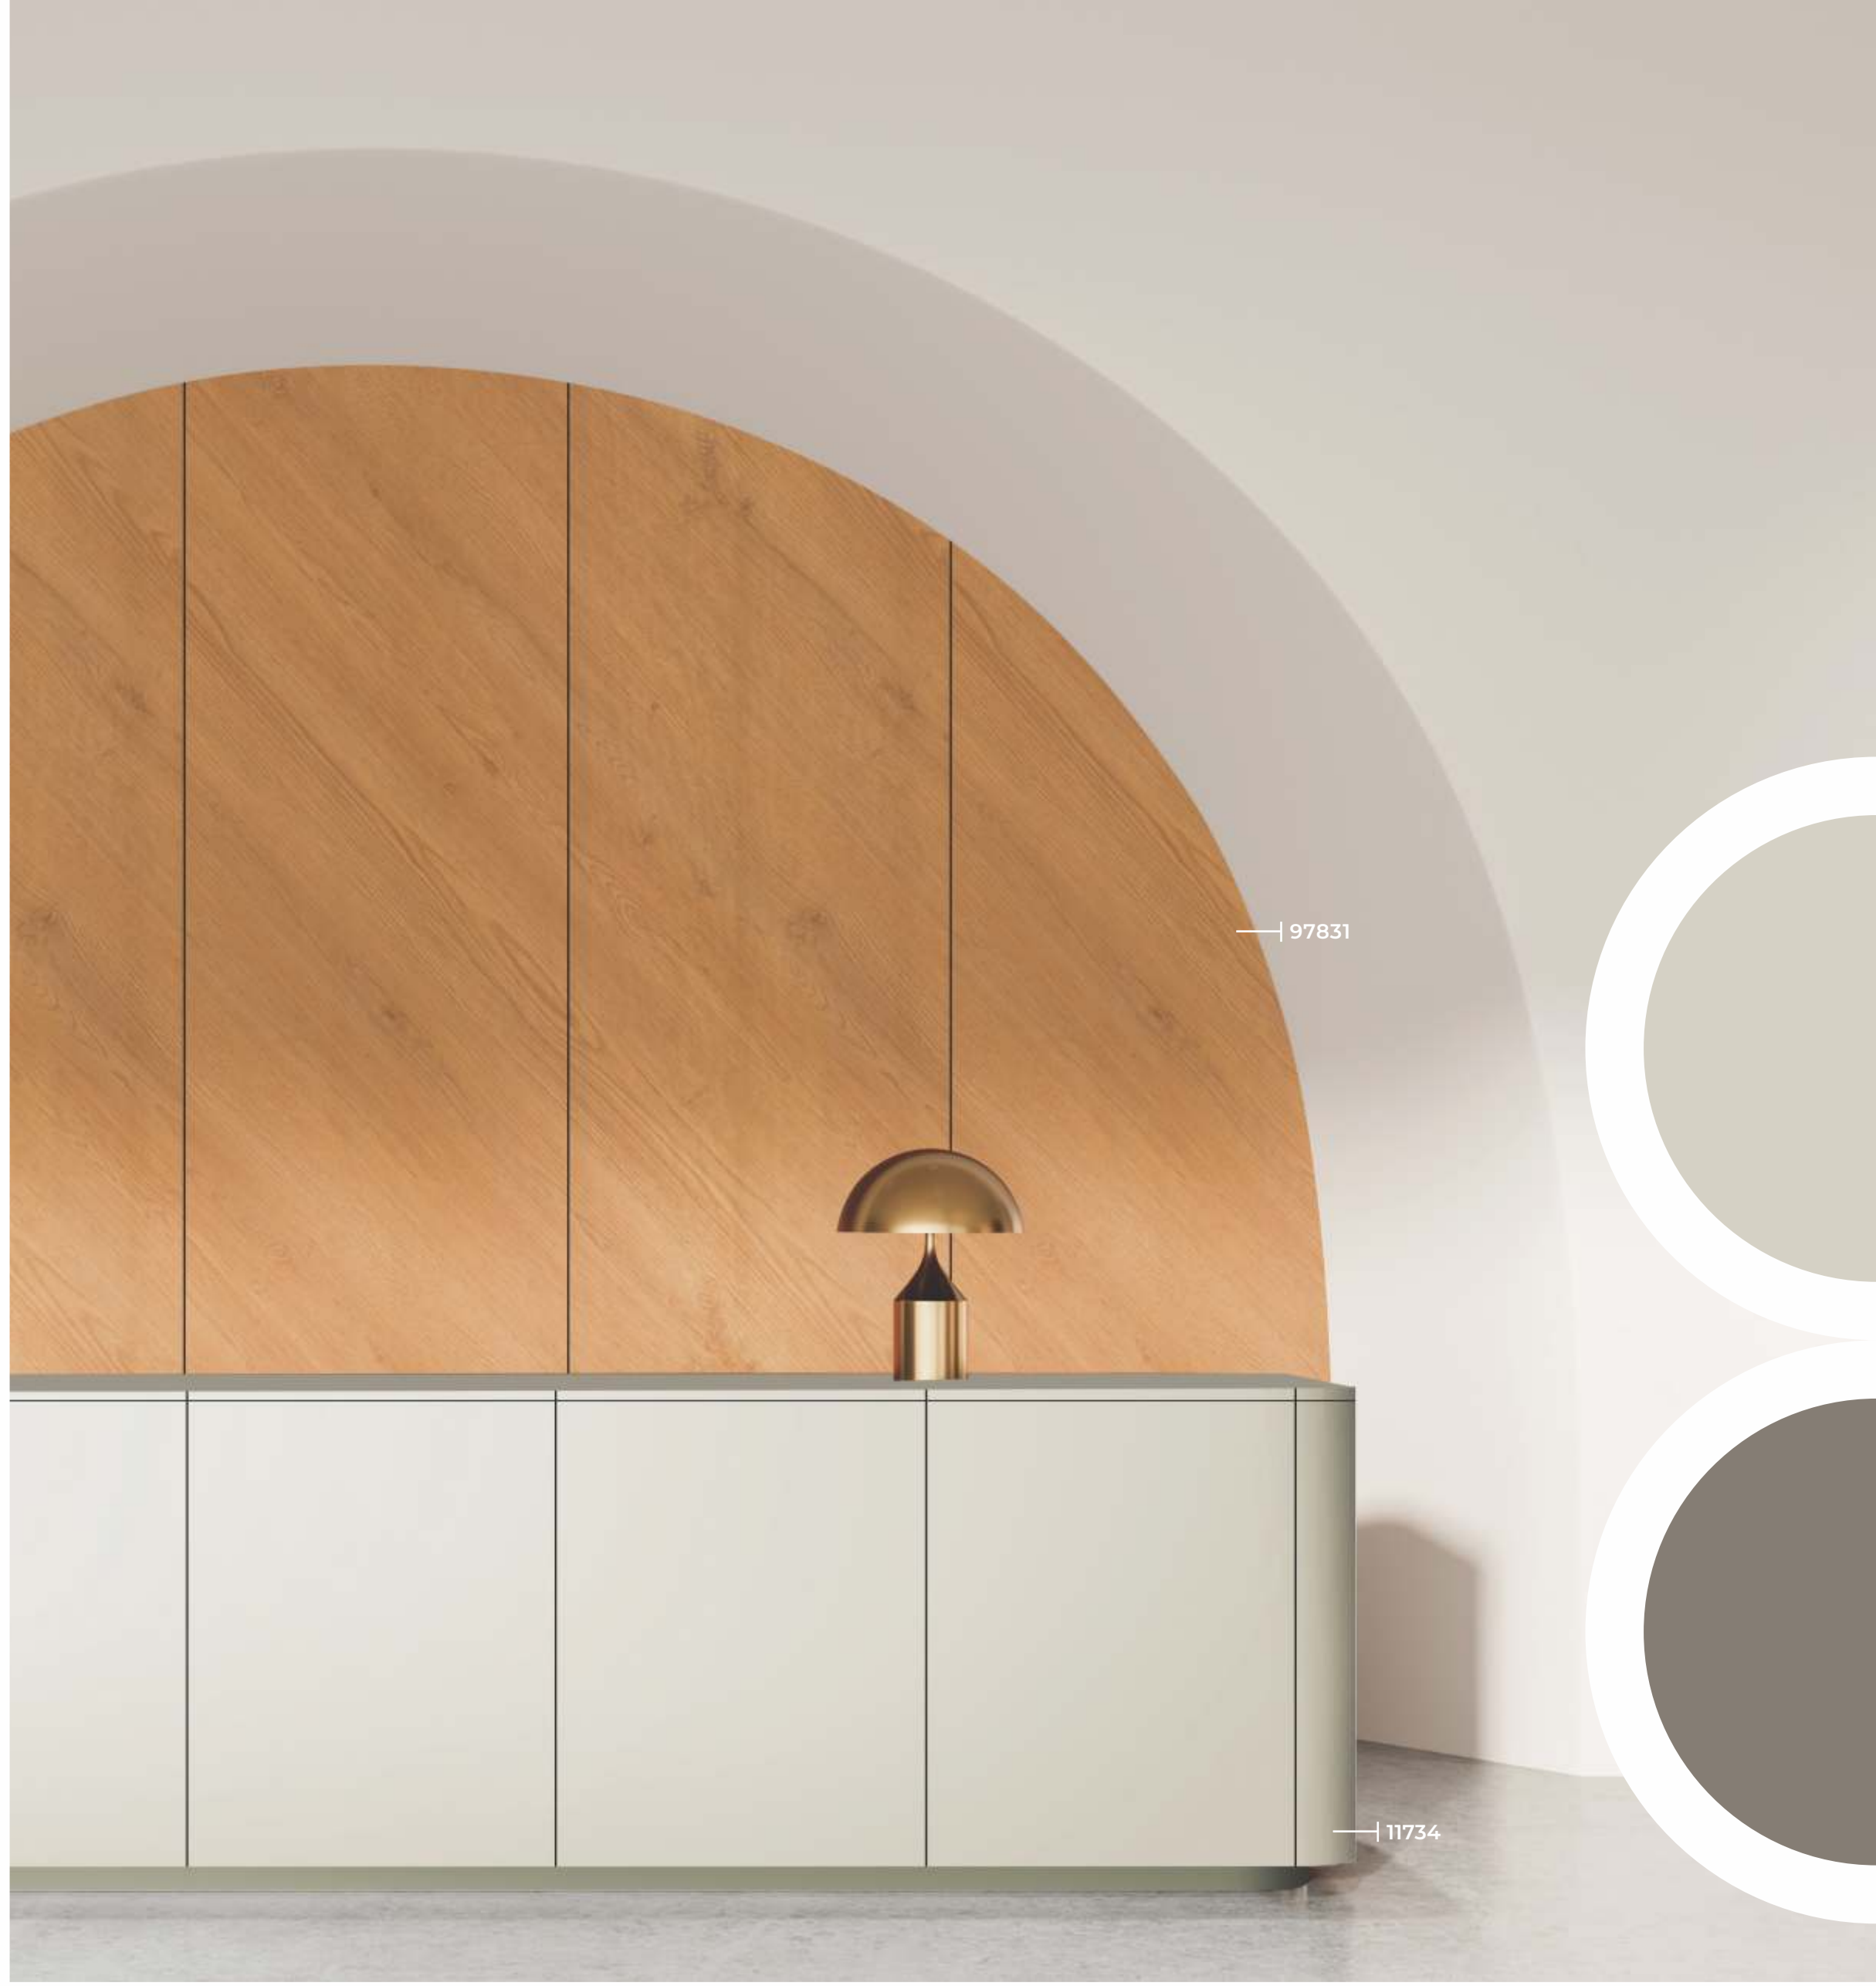

97829 BB | GOLDEN CIDER NEW

97831

11734

11734 THG **NEW** ▲
CLAY

11733 THG **NEW** ▲
TUMBELWEED BEIGE