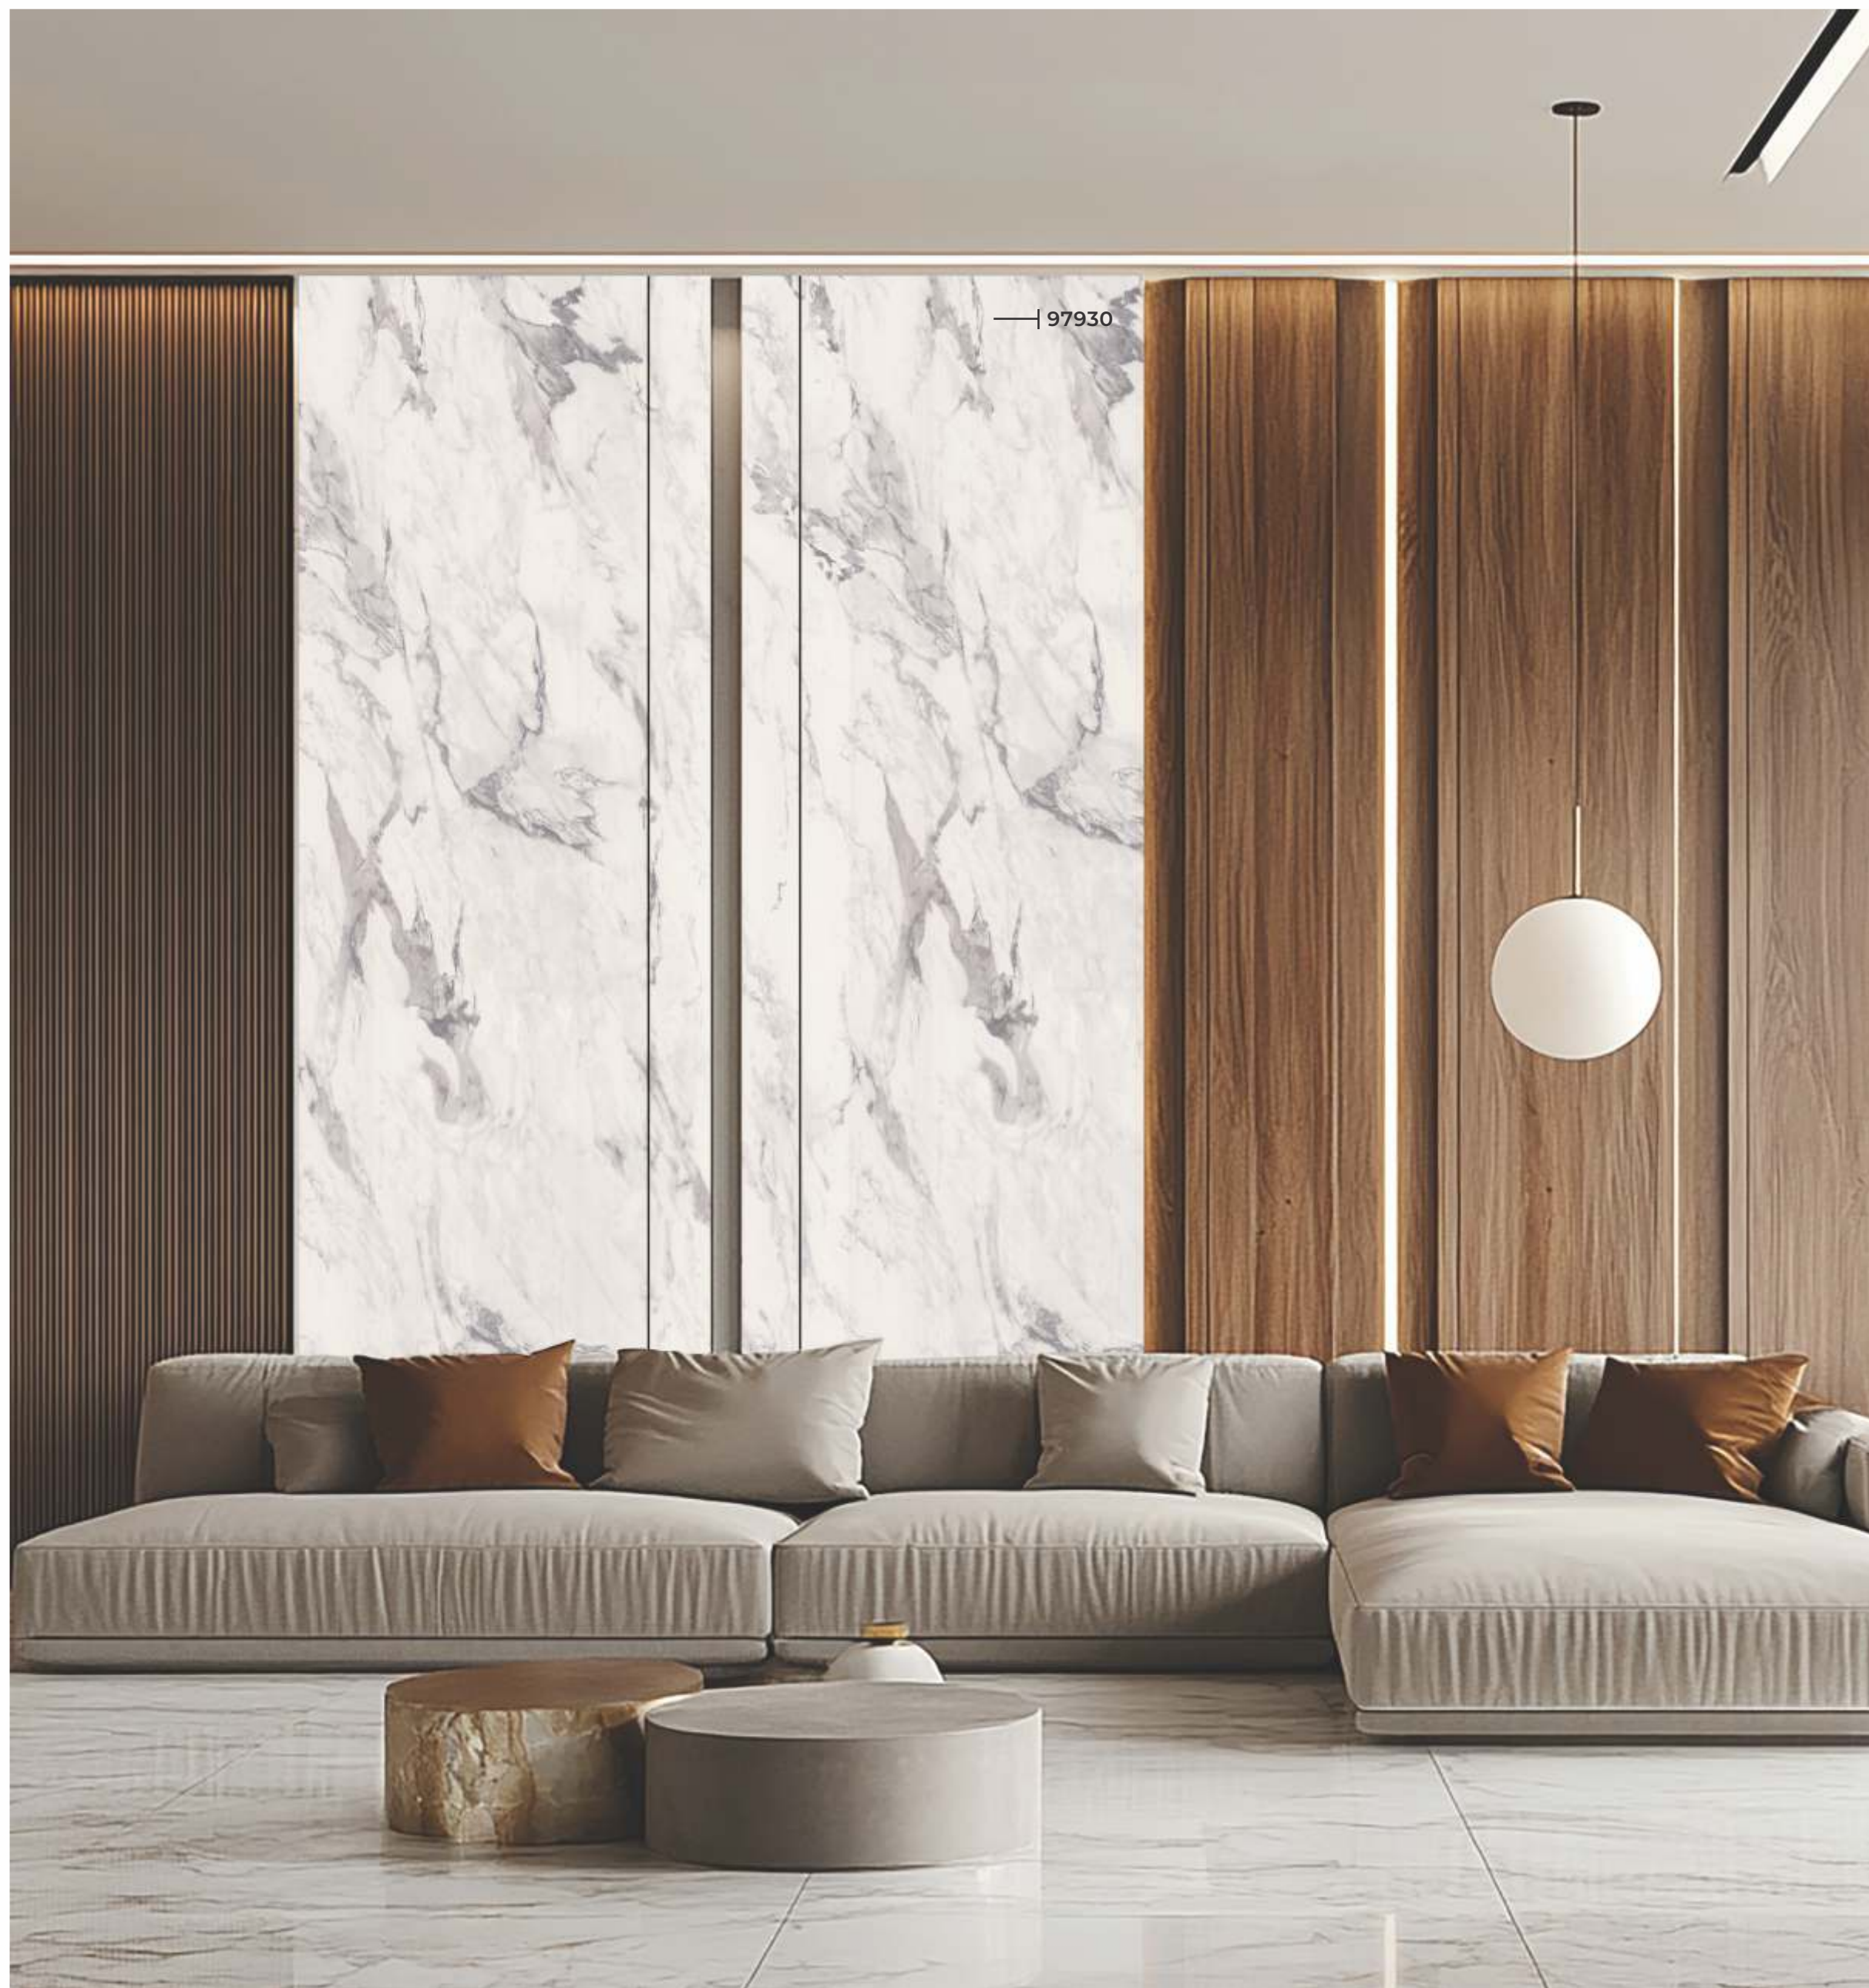

ONEMM PREMIUM LAMINATES

LIVE ARTISTICALLY

An elegant surface expression designed for contemporary luxury interiors, defined by balance, depth, and understated refinement.

210 x 340

97866 THG | THUNDERSTORM 