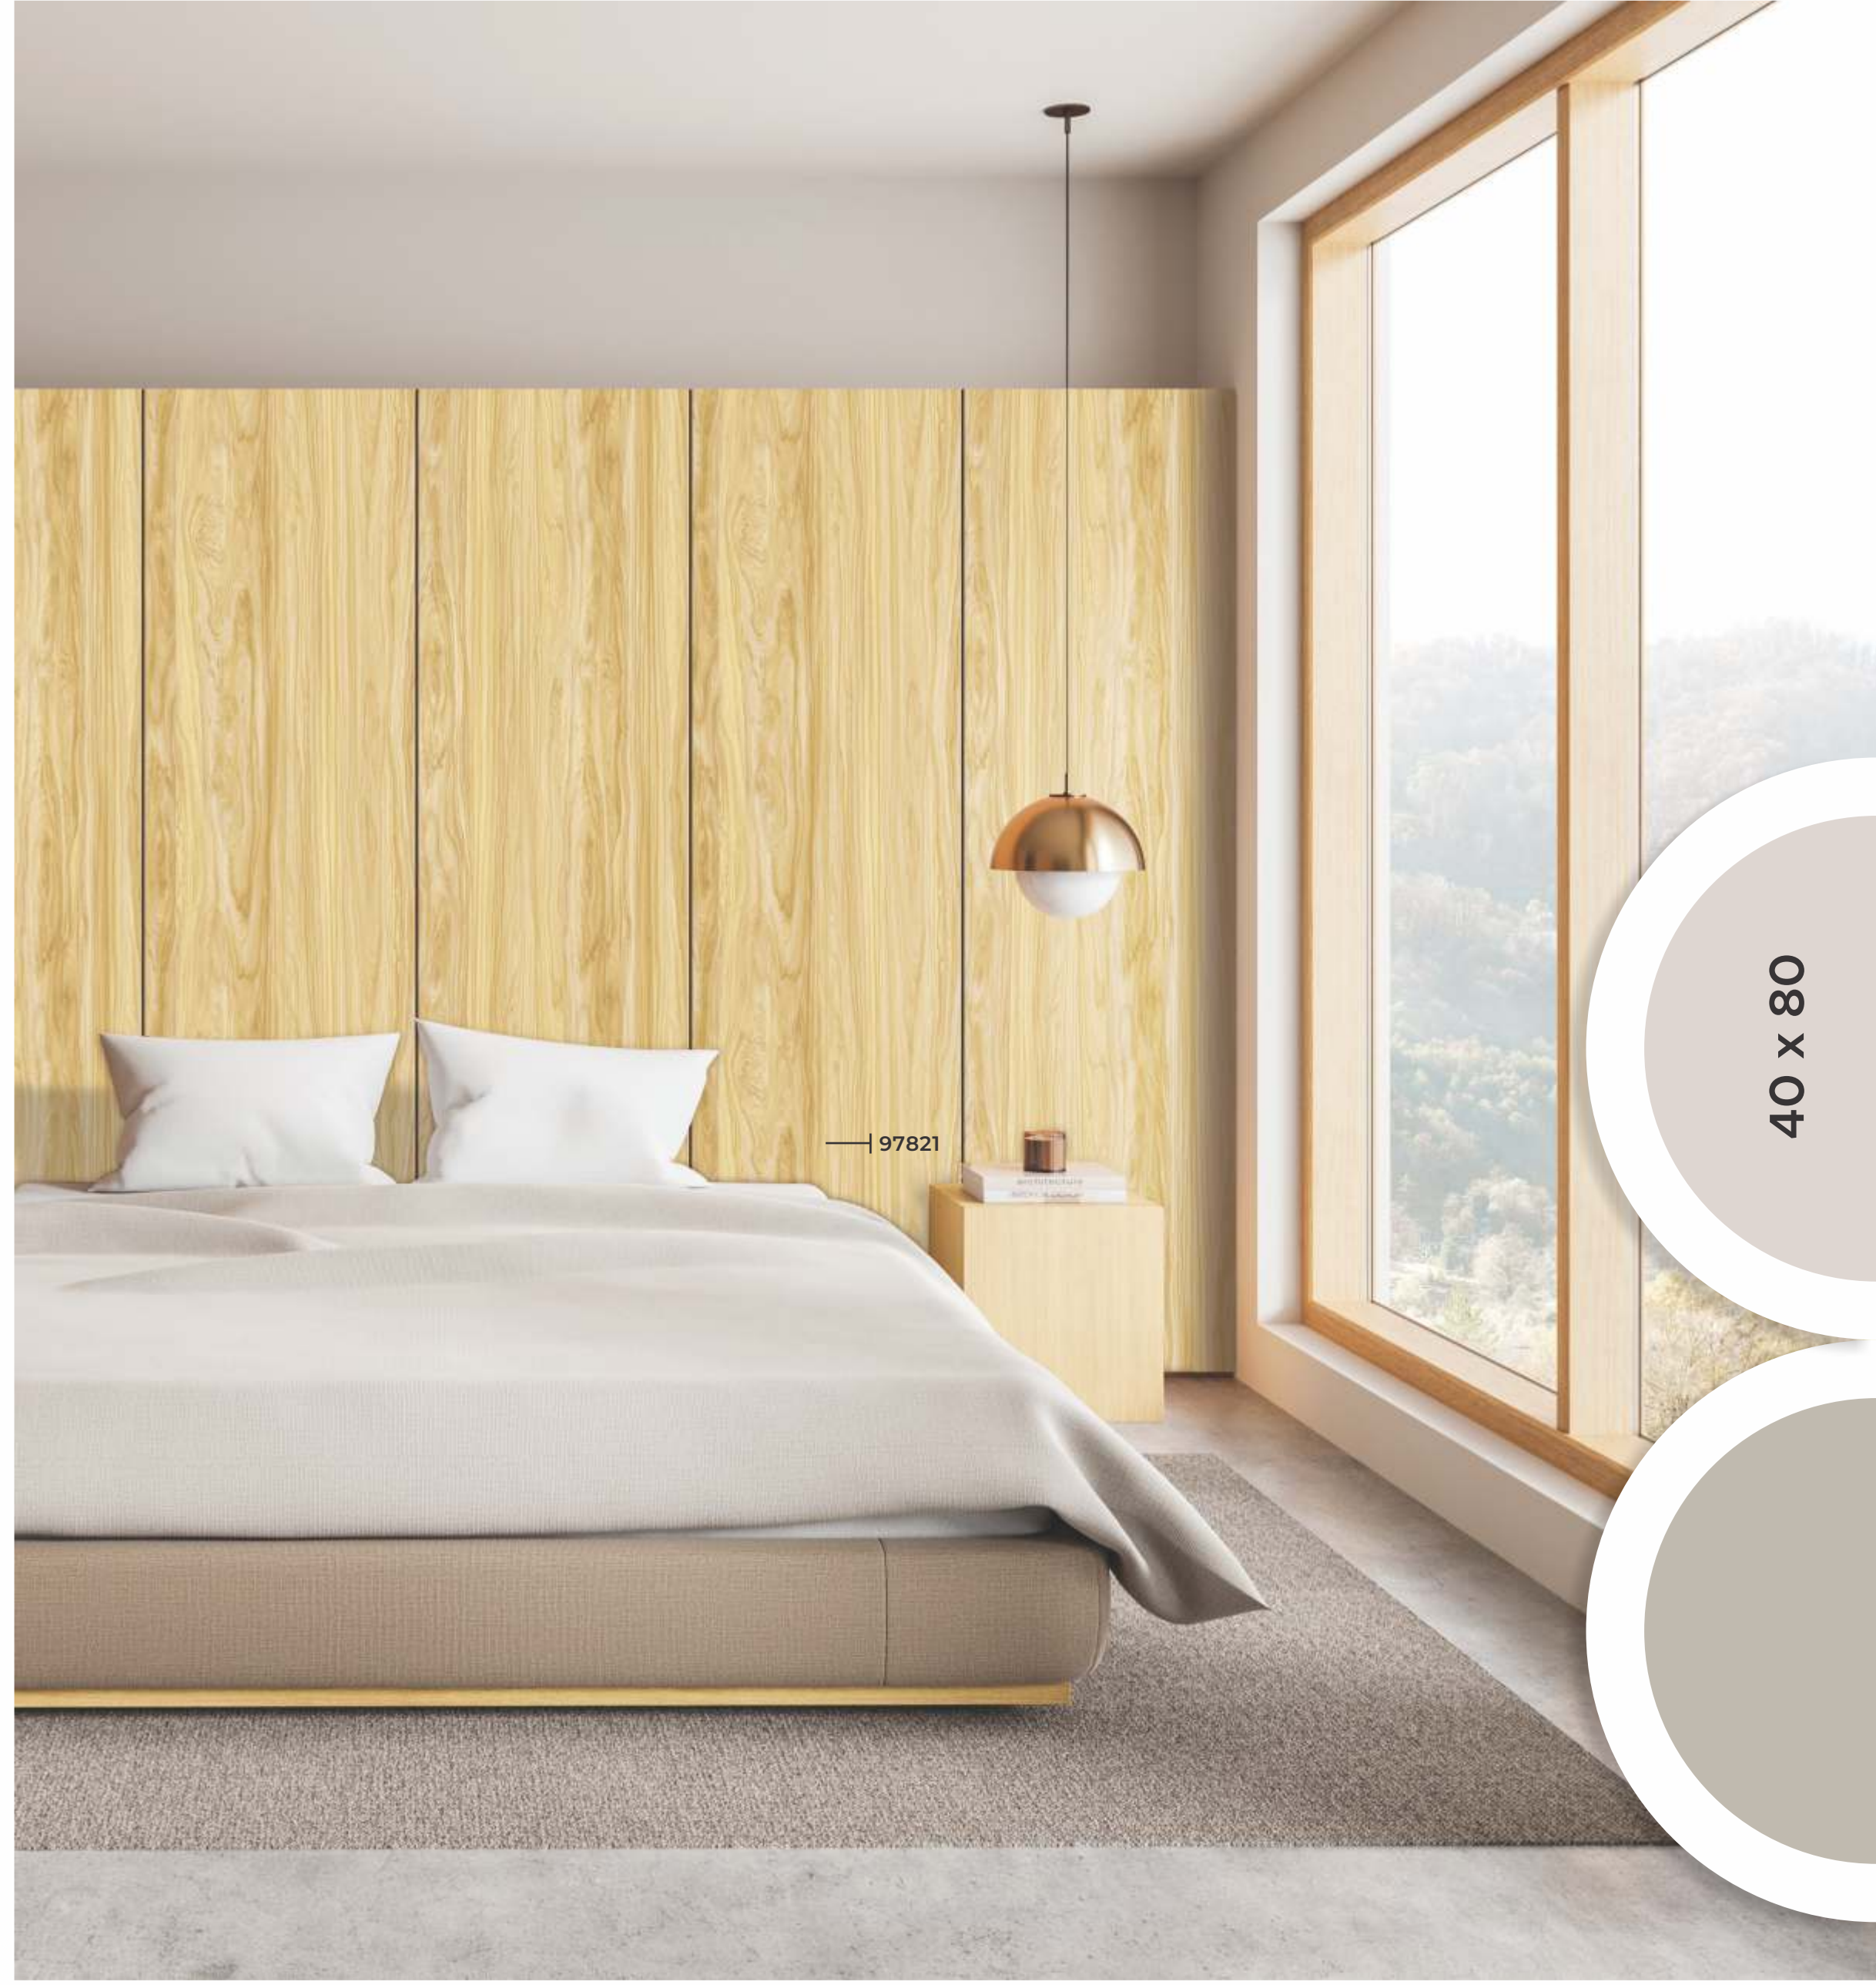

40 x 80

11731 THG **NEW**
KASHMIR

11715 THG
LAURENT GREY