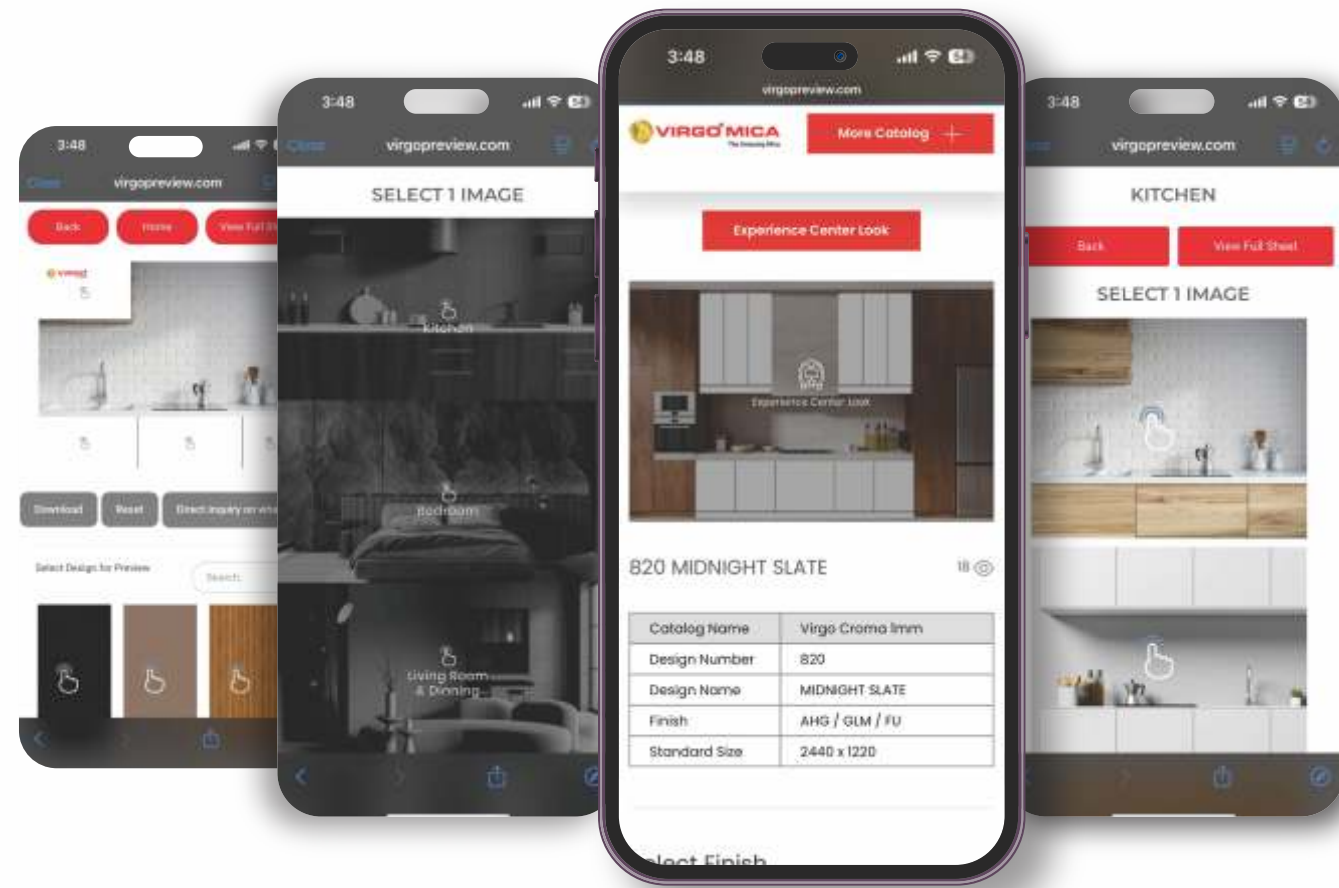

scan the QR code to experience the amazing 360° view

C R E A T I V E

CONTENTS

EXPERIENCE CENTRE

GET DESIGN IDEAS IN SIMPLE STEPS

Scan the QR code to explore laminates for kitchens, living rooms, dining areas, bedrooms, bathrooms, offices, receptions, restaurants, and more.

WHAT DO YOU GET AFTER SCANNING?

- Full Sheet View – See the complete laminate sheet with details and a 2D image. Select laminates in any finish and make an inquiry by simply filling out the form below.
- 360° View – Check out laminates in a complete 360° view of the space.
- Experience Center – Choose an interior space, pick a layout, and try different laminates to see how they look.