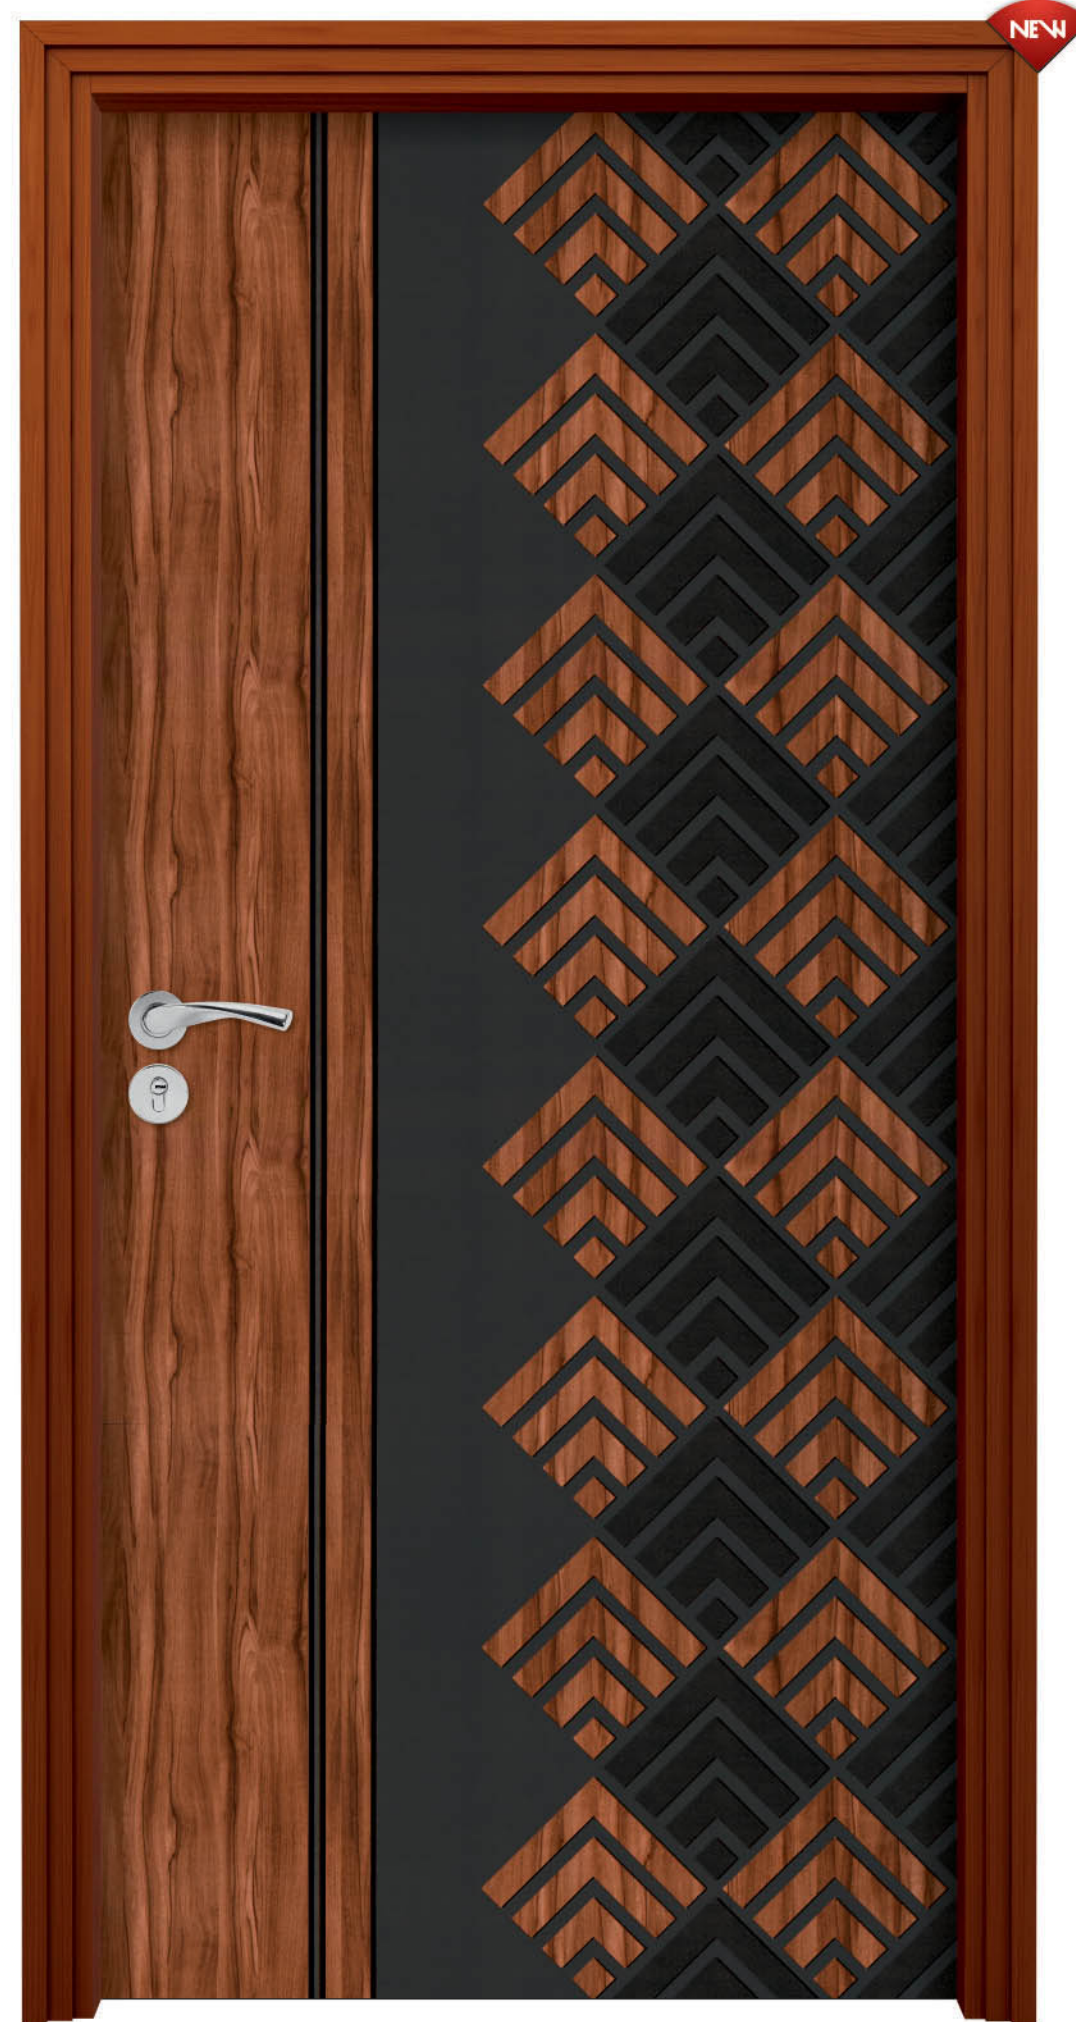

T H E D O O R C A T A L O G U E

VED 471
Sizes Available in 7' x 3.25' & 8' x 4'

NOTE: For actual colour pattern and finish refer actual sheets as due to printing limitations there might be slight variation.