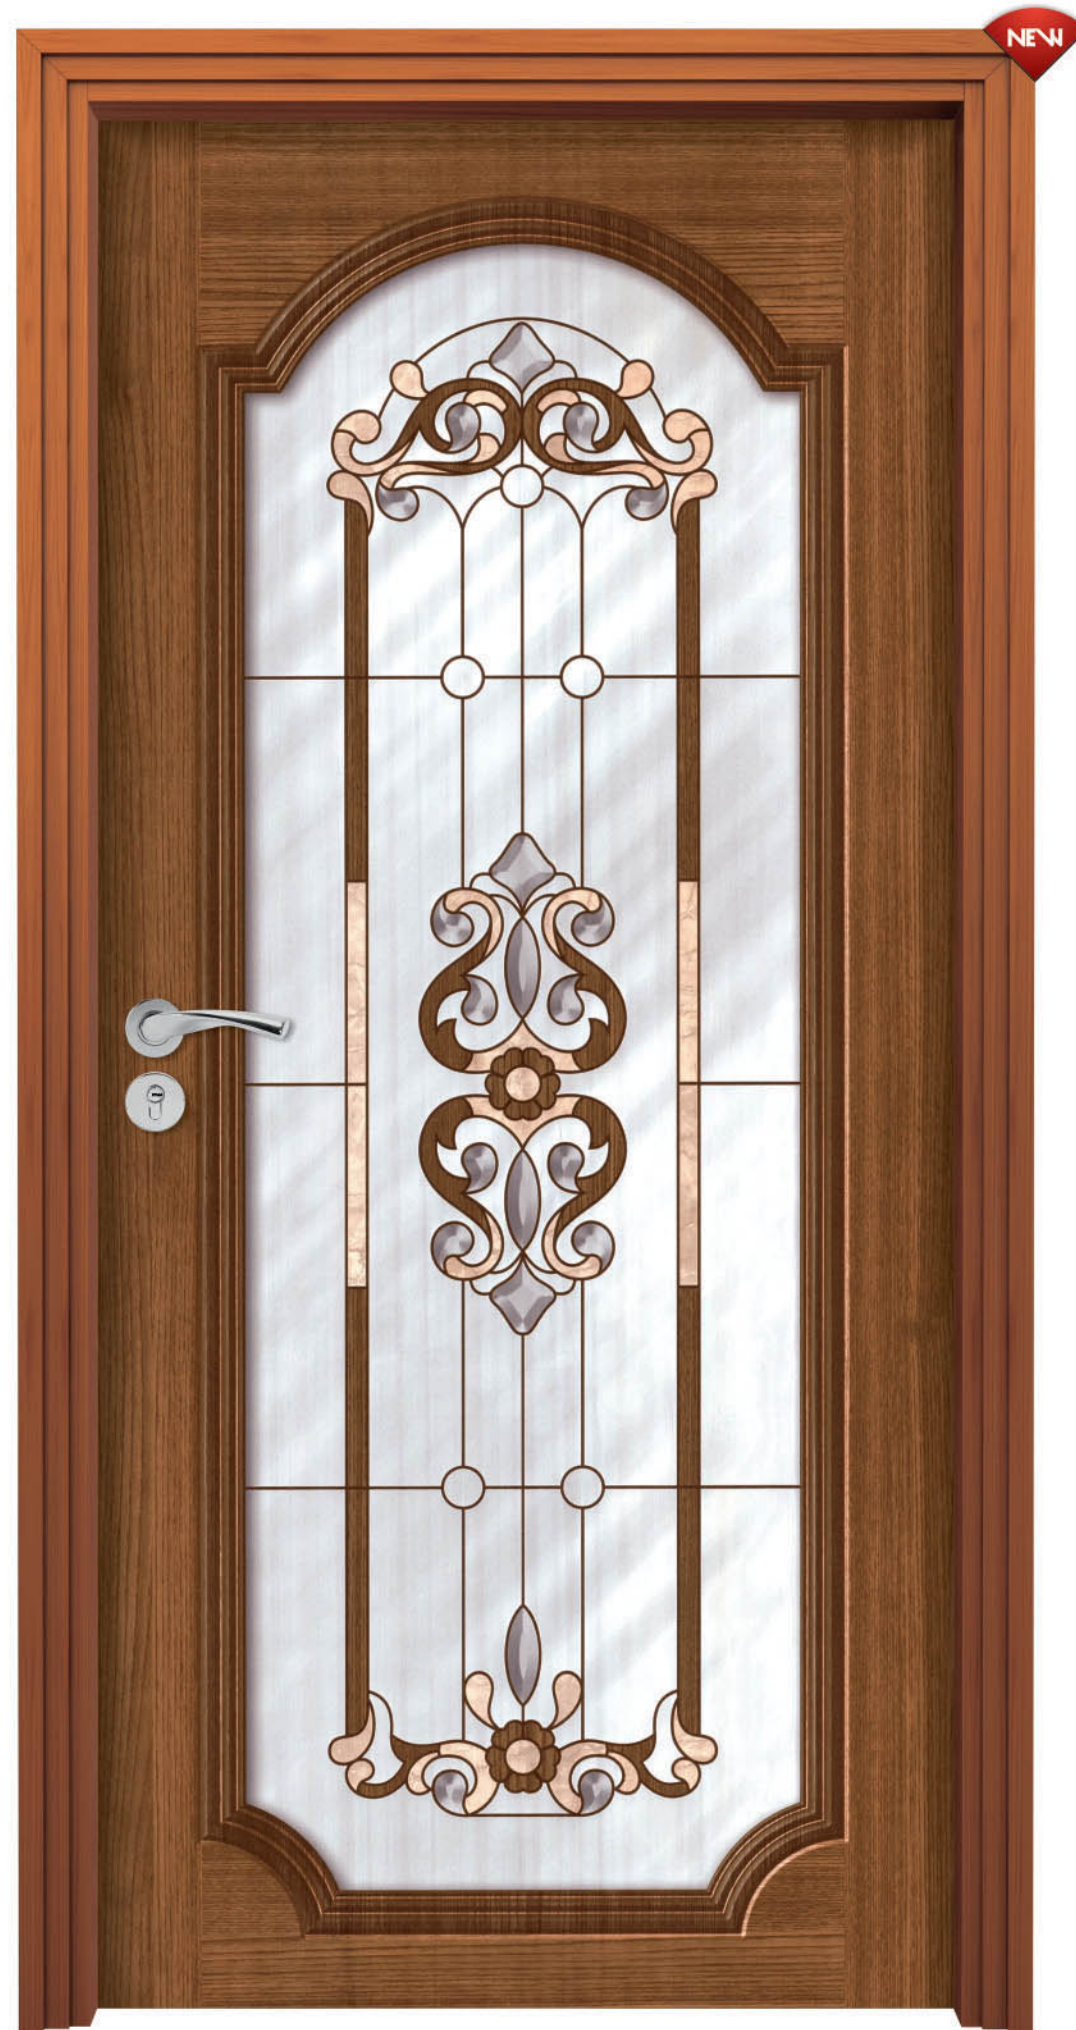

VED 464

Sizes Available in 7' x 3.25'

NOTE: For actual colour pattern and finish refer actual sheets as due to printing limitations there might be slight variation.