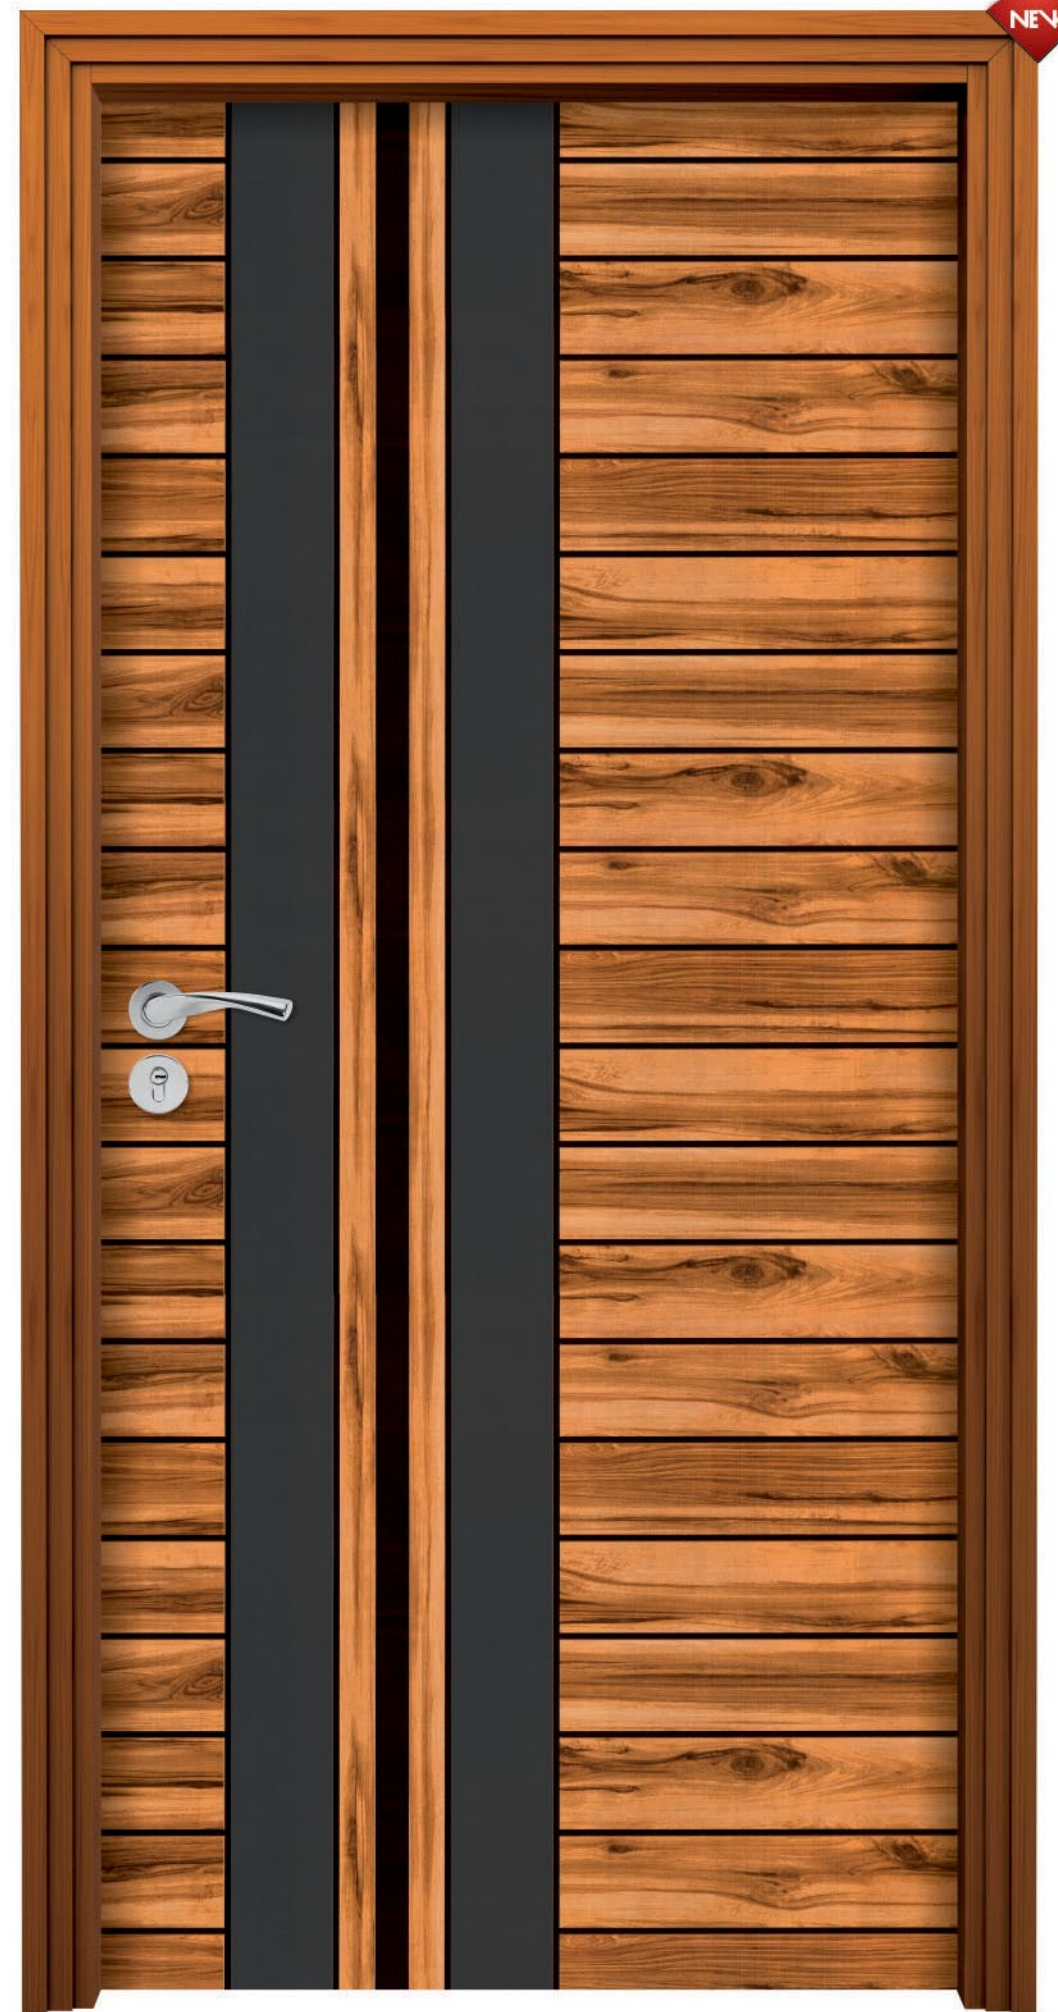

VED 468

Sizes Available in 7' x 3.25' & 8' x 4'

NOTE: For actual colour pattern and finish refer actual sheets as due to printing limitations there might be slight variation.

M O D E R N

T H E D O O R C A T A L O G U E