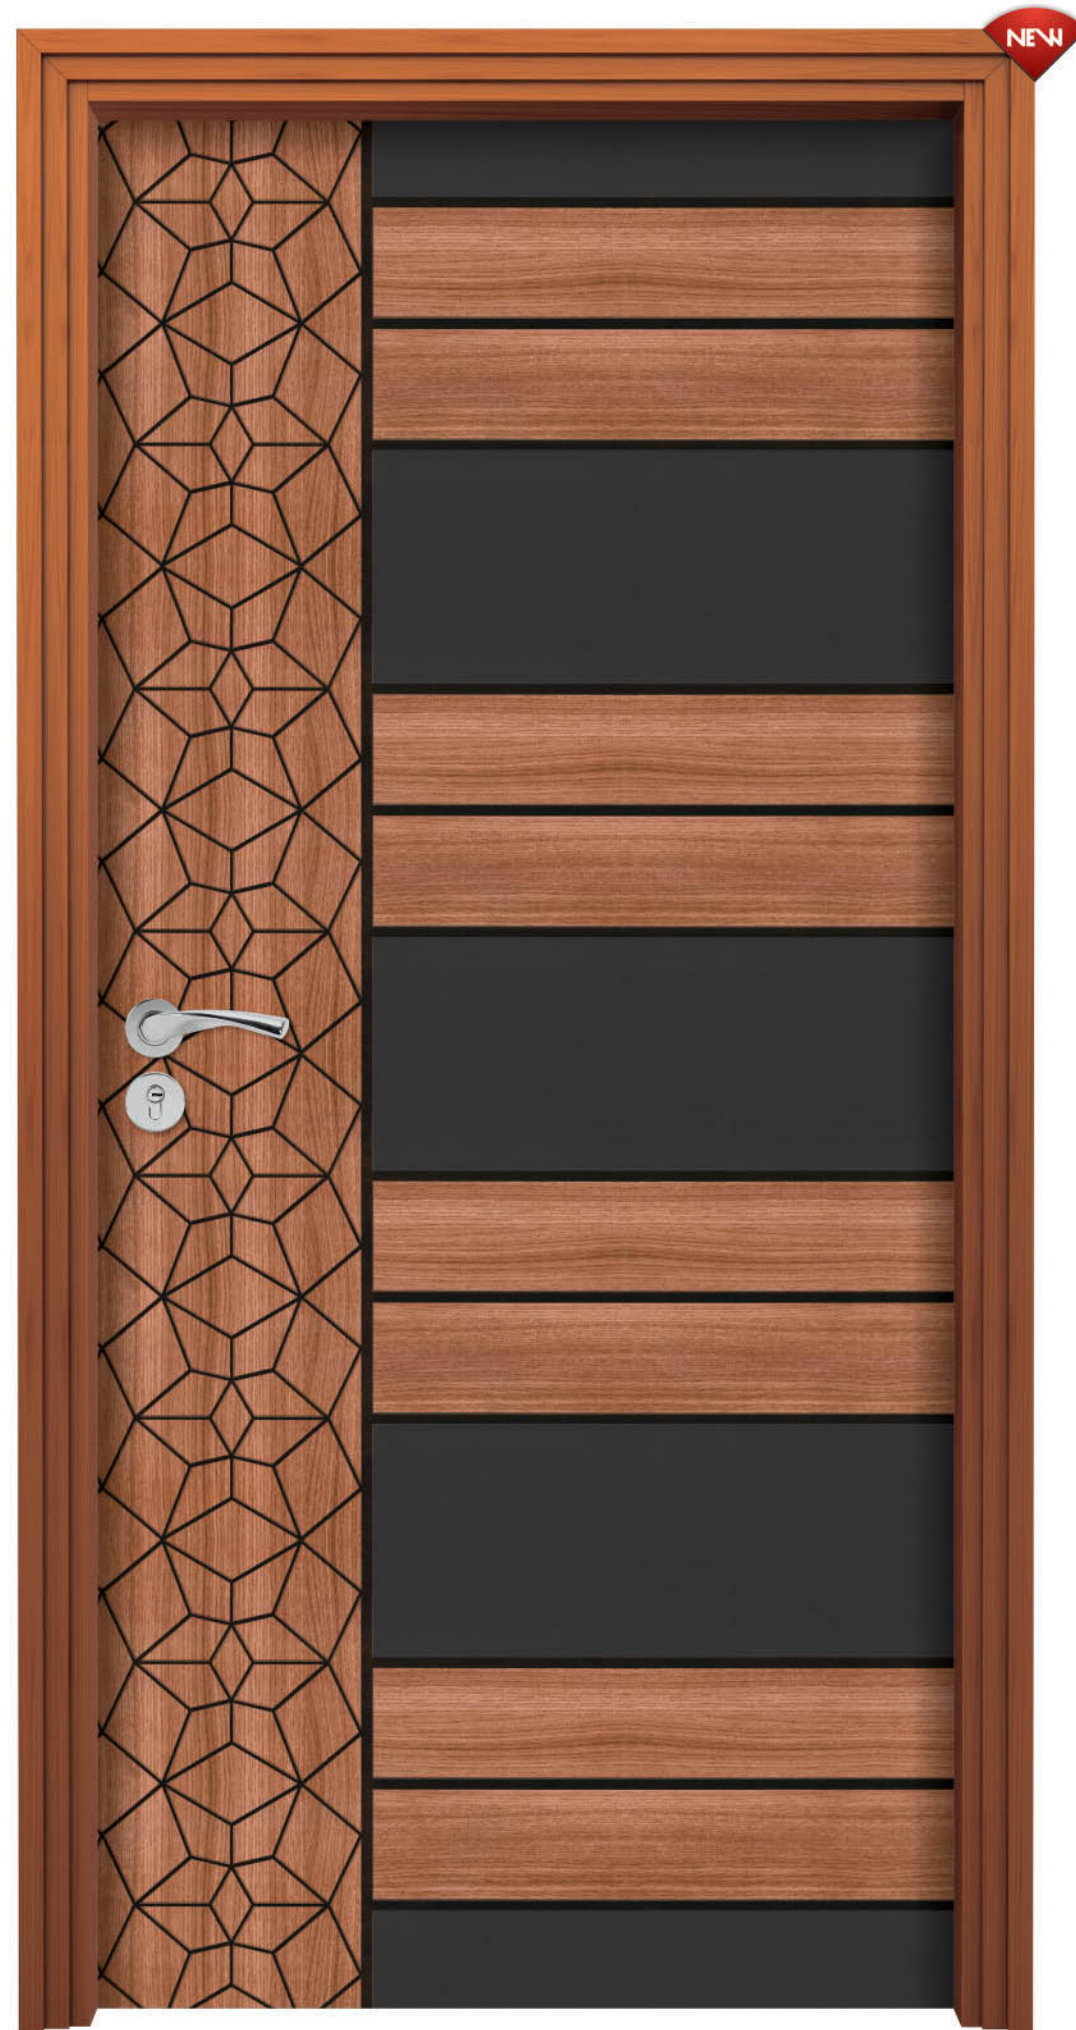

NOTE: For actual colour pattern and finish refer actual sheets as due to printing limitations there might be slight variation.

VED 472

Sizes Available in 7' x 3.25' & 8' x 4'

NOTE: For actual colour pattern and finish refer actual sheets as due to printing limitations there might be slight variation.