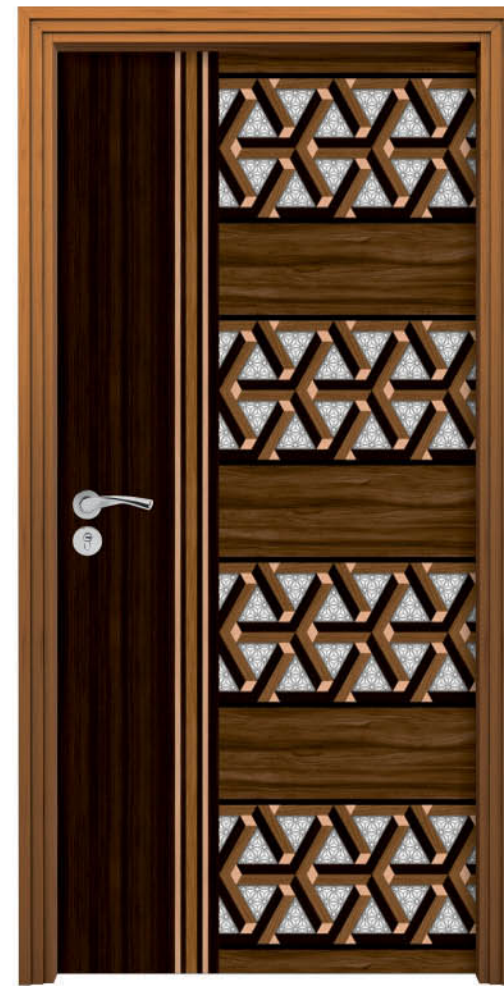

VED 444 •
Sizes Available in 7' x 3.25' & 8' x 4'