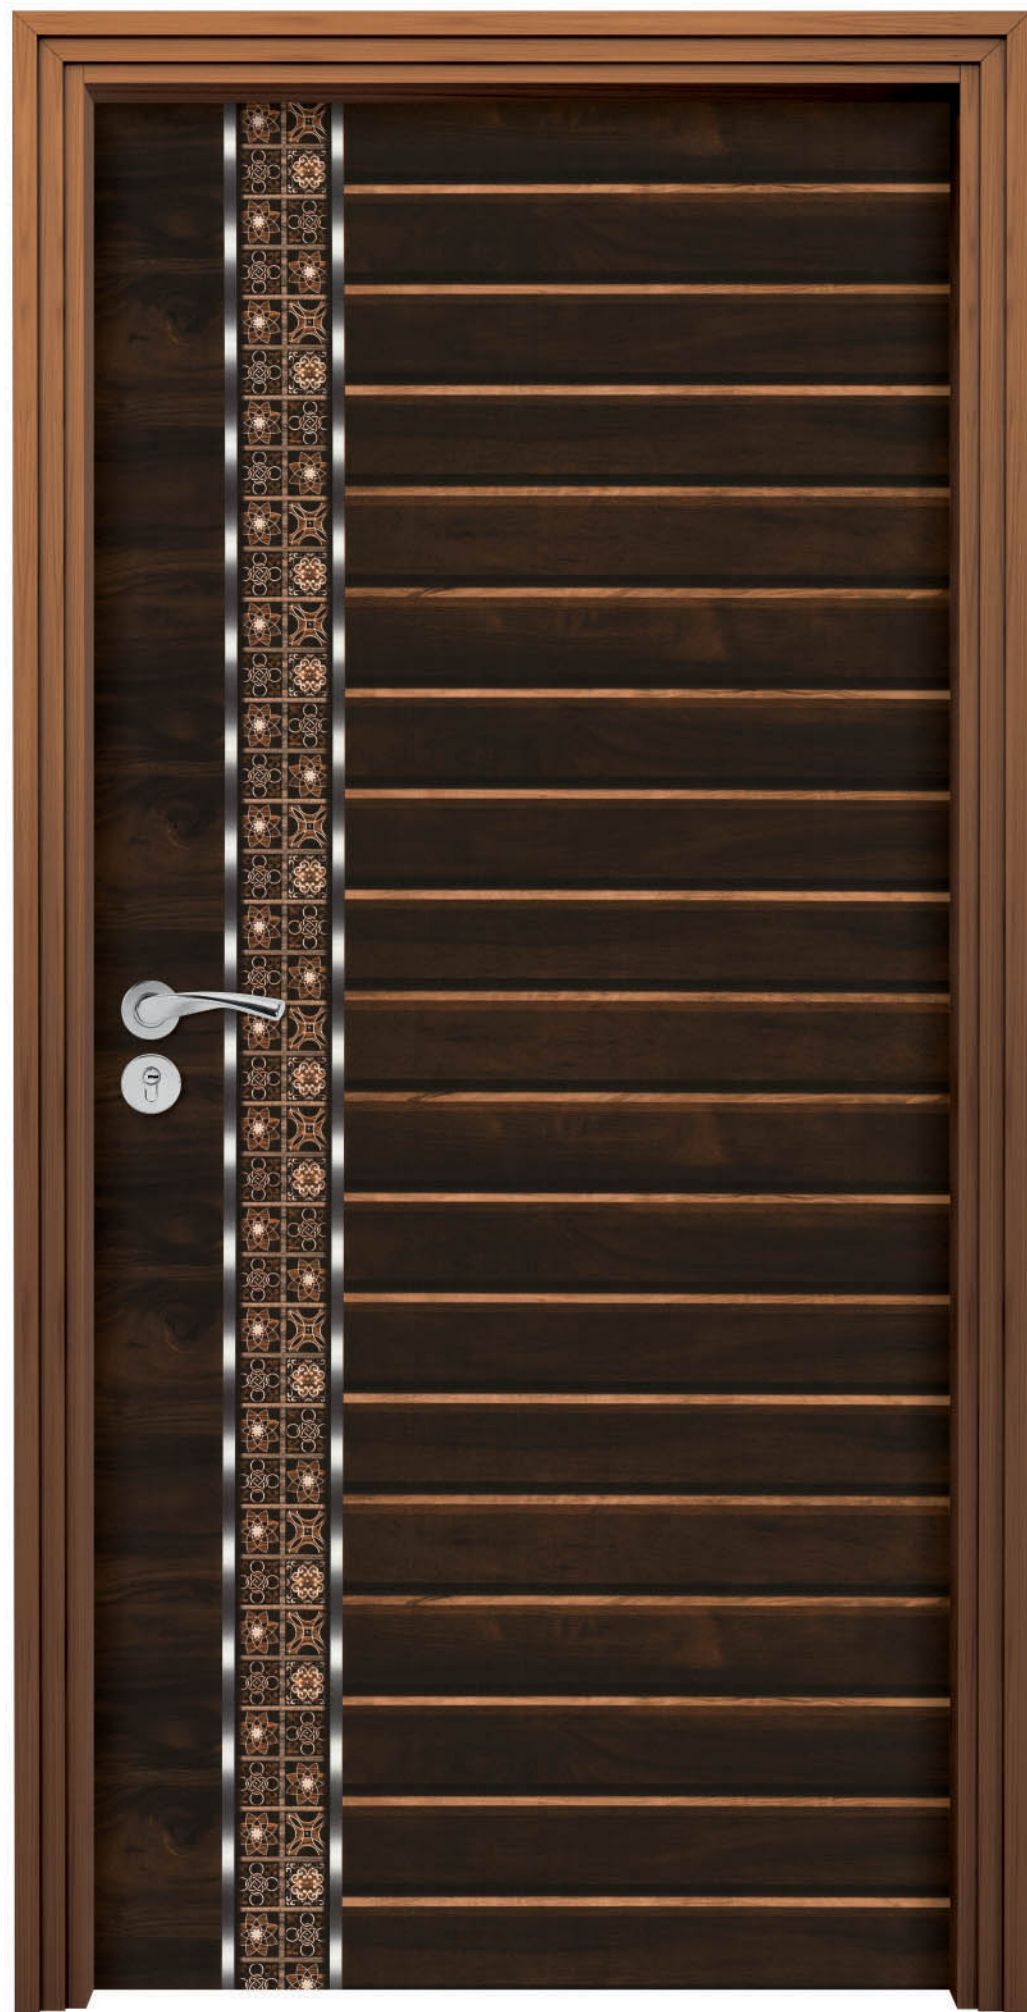

VED 438

Sizes Available in 7' x 3.25' & 8' x 4'

NOTE: For actual colour pattern and finish refer actual sheets as due to printing limitations there might be slight variation.