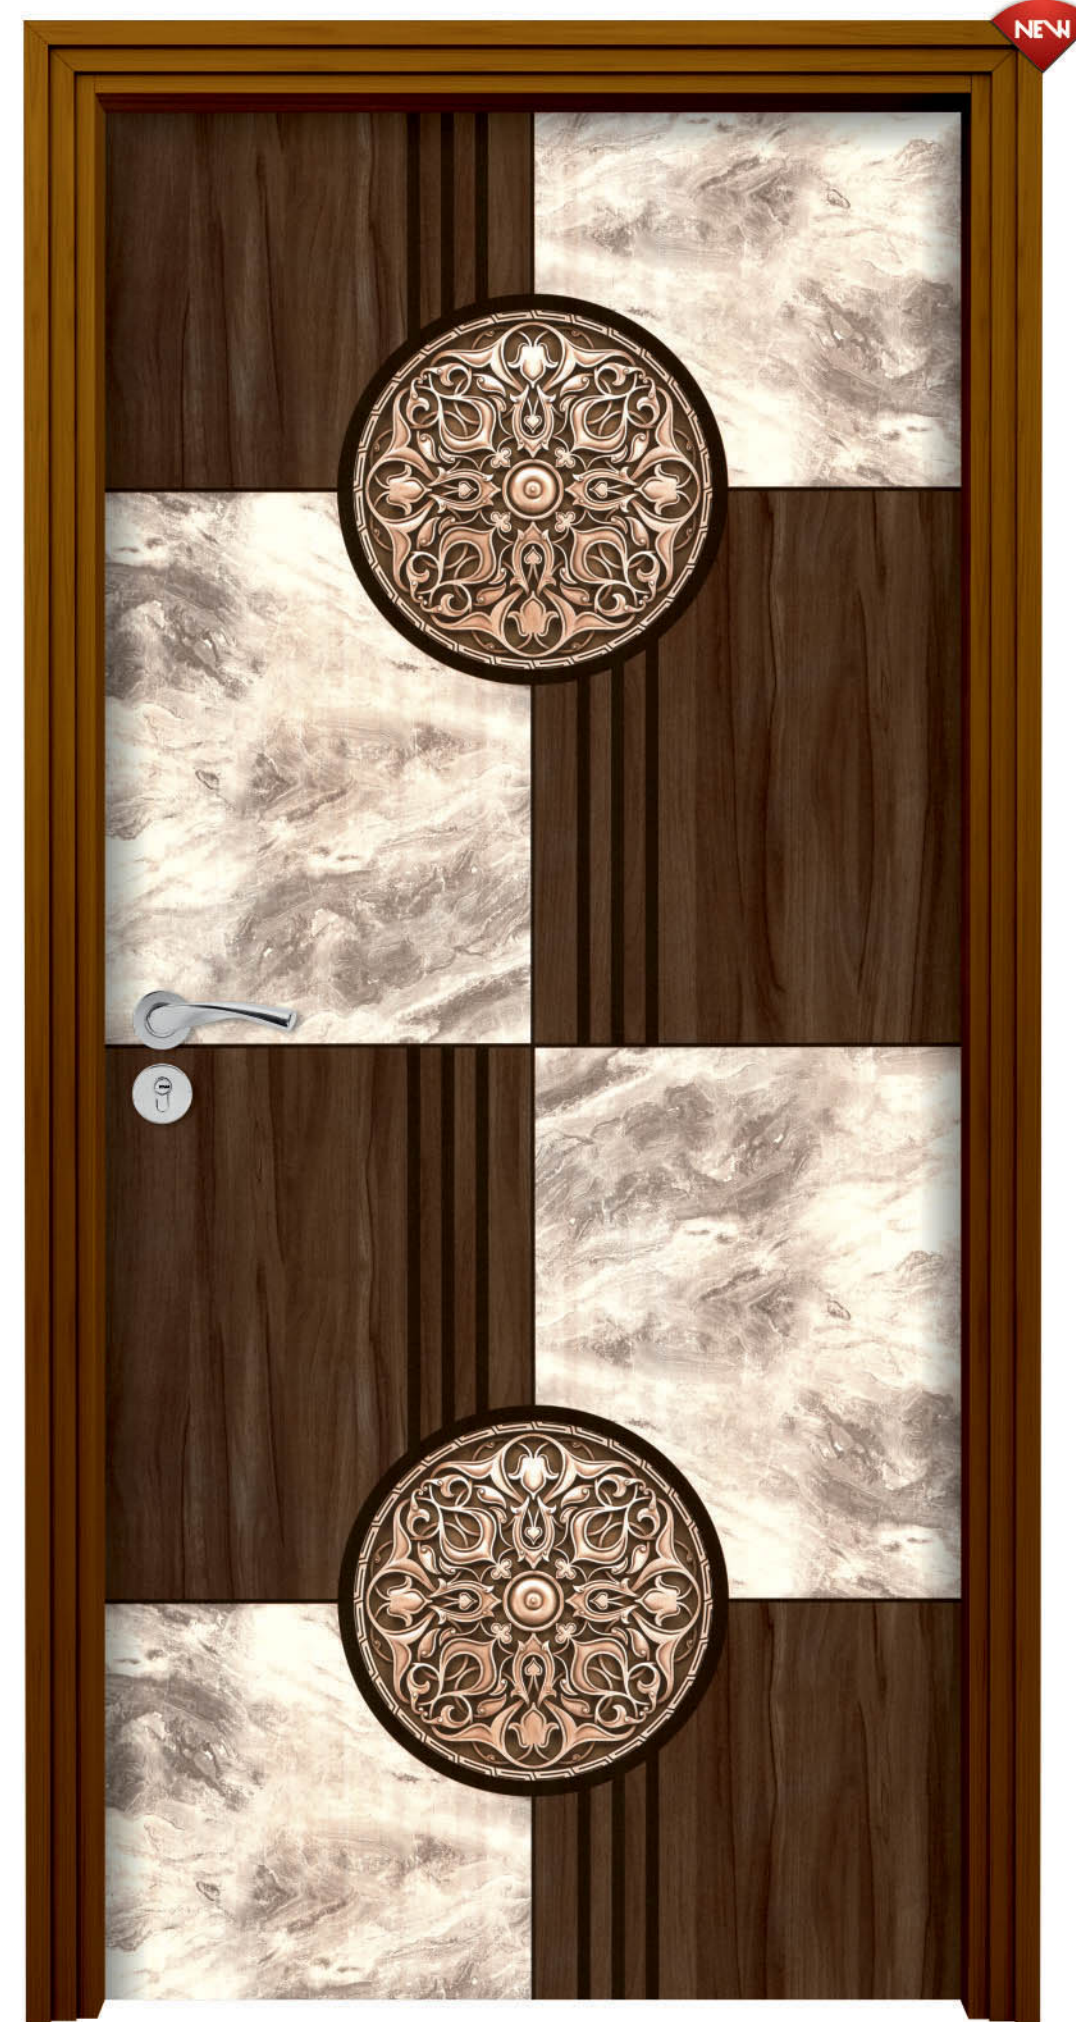

VED 461

Sizes Available in 7' x 3.25'

NOTE: For actual colour pattern and finish refer actual sheets as due to printing limitations there might be slight variation.

M O D E R N

T H E D O O R C A T A L O G U E