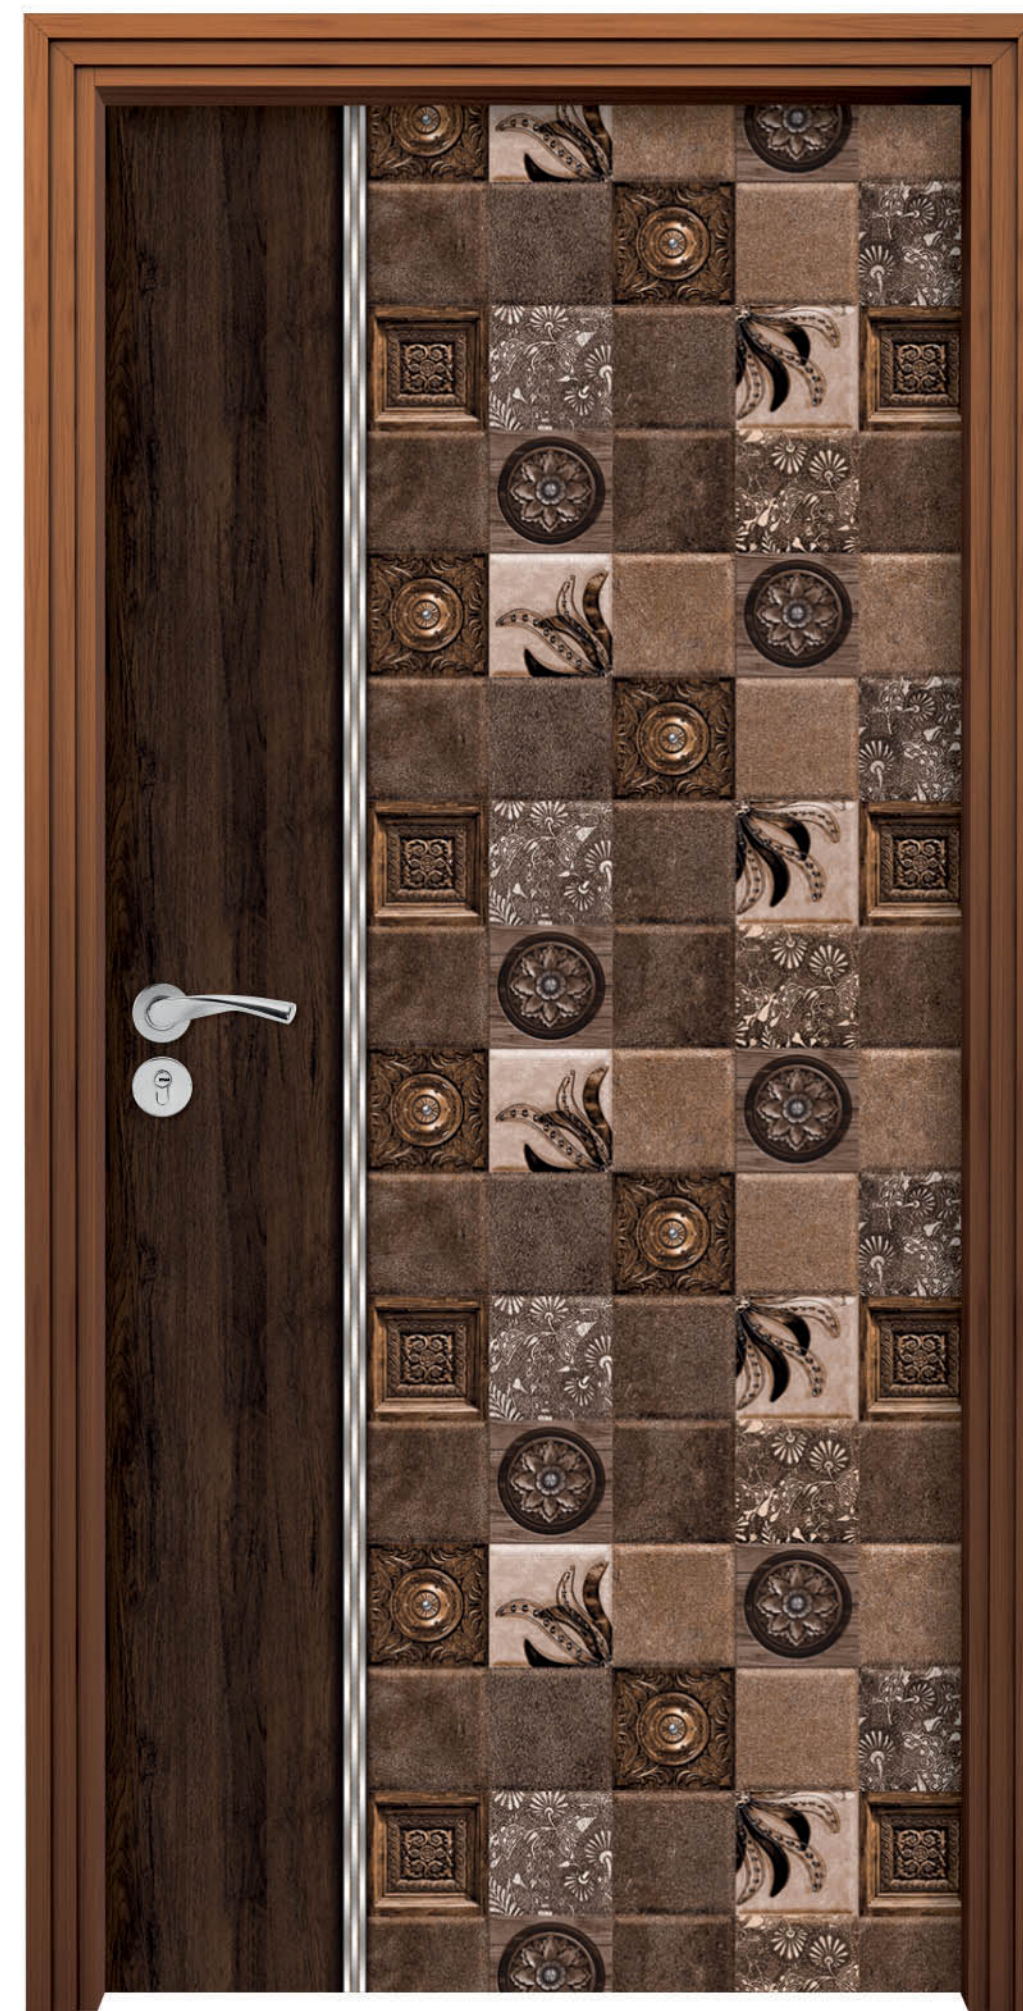

VED 446

Sizes Available in 7' x 3.25' & 8' x 4'

NOTE: For actual colour pattern and finish refer actual sheets as due to printing limitations there might be slight variation.

NOTE: For actual colour pattern and finish refer actual sheets as due to printing limitations there might be slight variation.