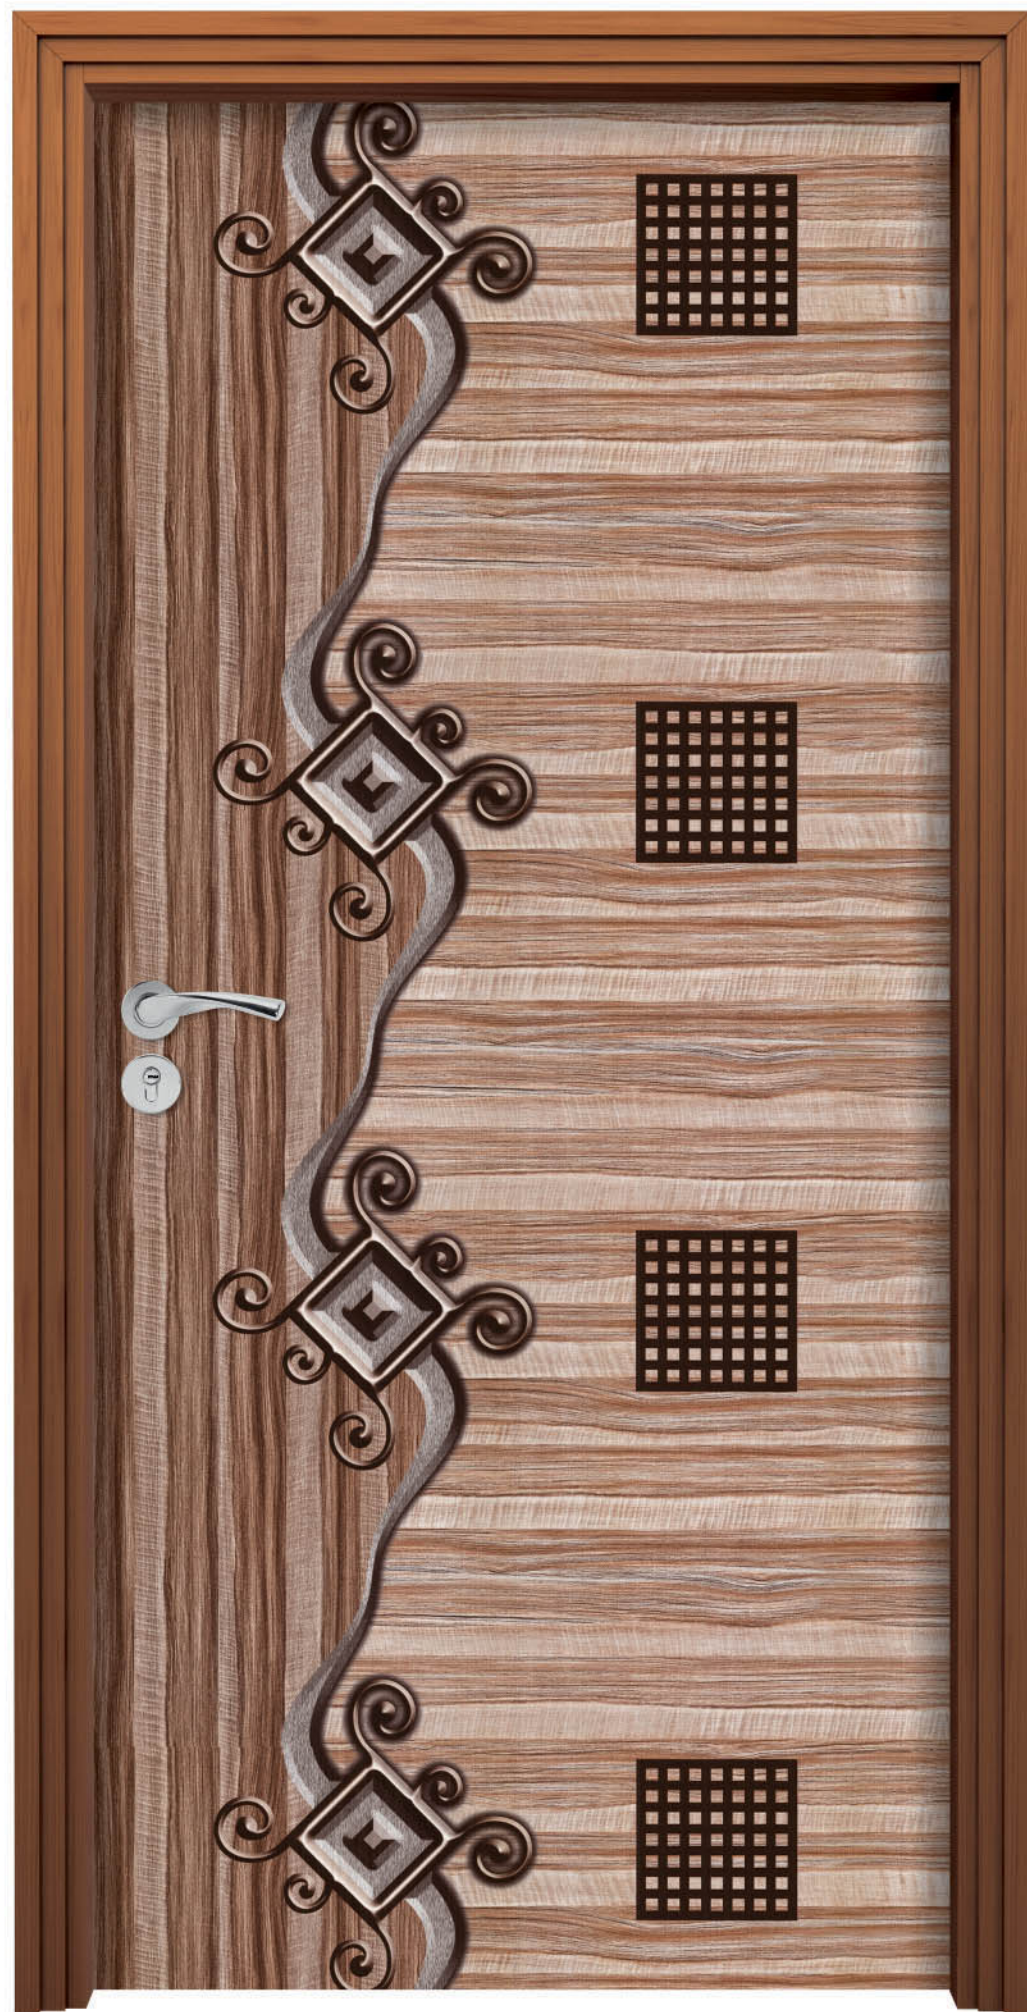

VED 455

Sizes Available in 7' x 3.25'

NOTE: For actual colour pattern and finish refer actual sheets as due to printing limitations there might be slight variation.