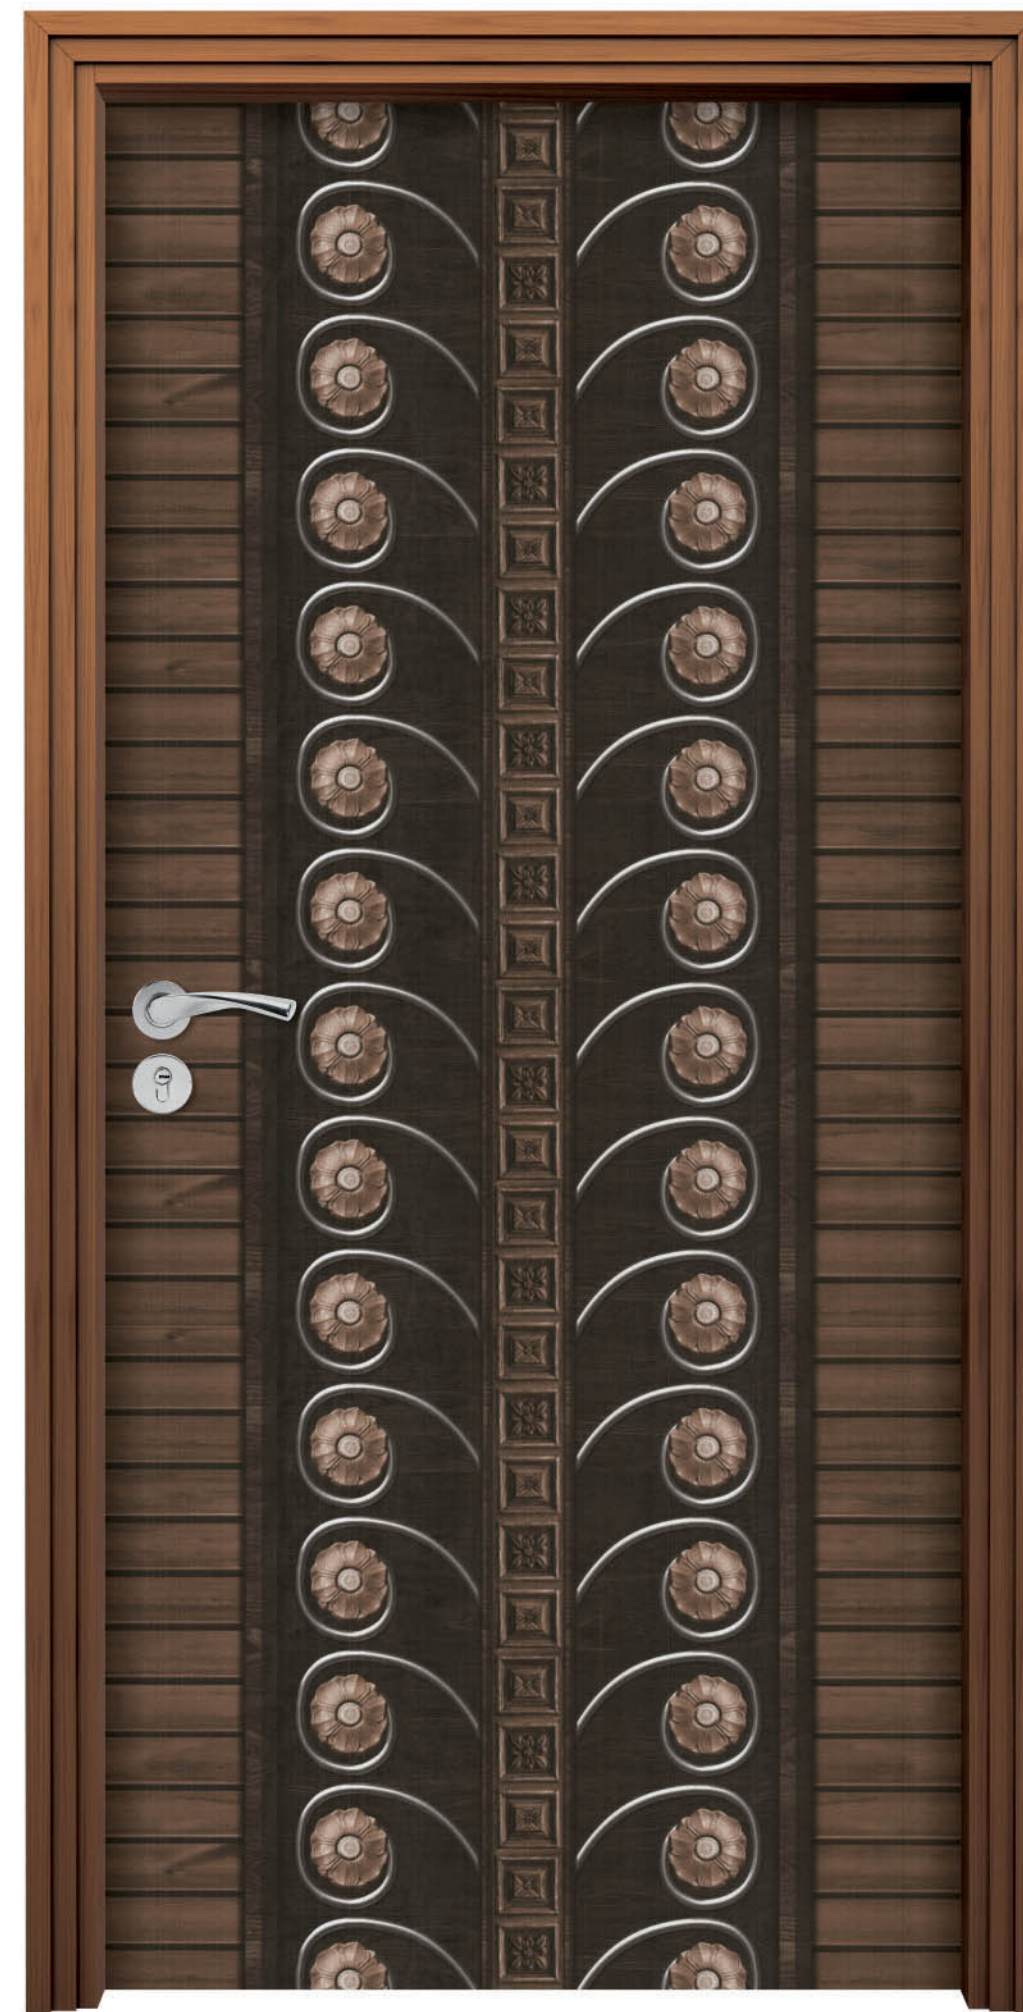

VED 456
Sizes Available in 7' x 3.25'

NOTE: For actual colour pattern and finish refer actual sheets as due to printing limitations there might be slight variation.

VED 455

Sizes Available in 7' x 3.25'

NOTE: For actual colour pattern and finish refer actual sheets as due to printing limitations there might be slight variation.