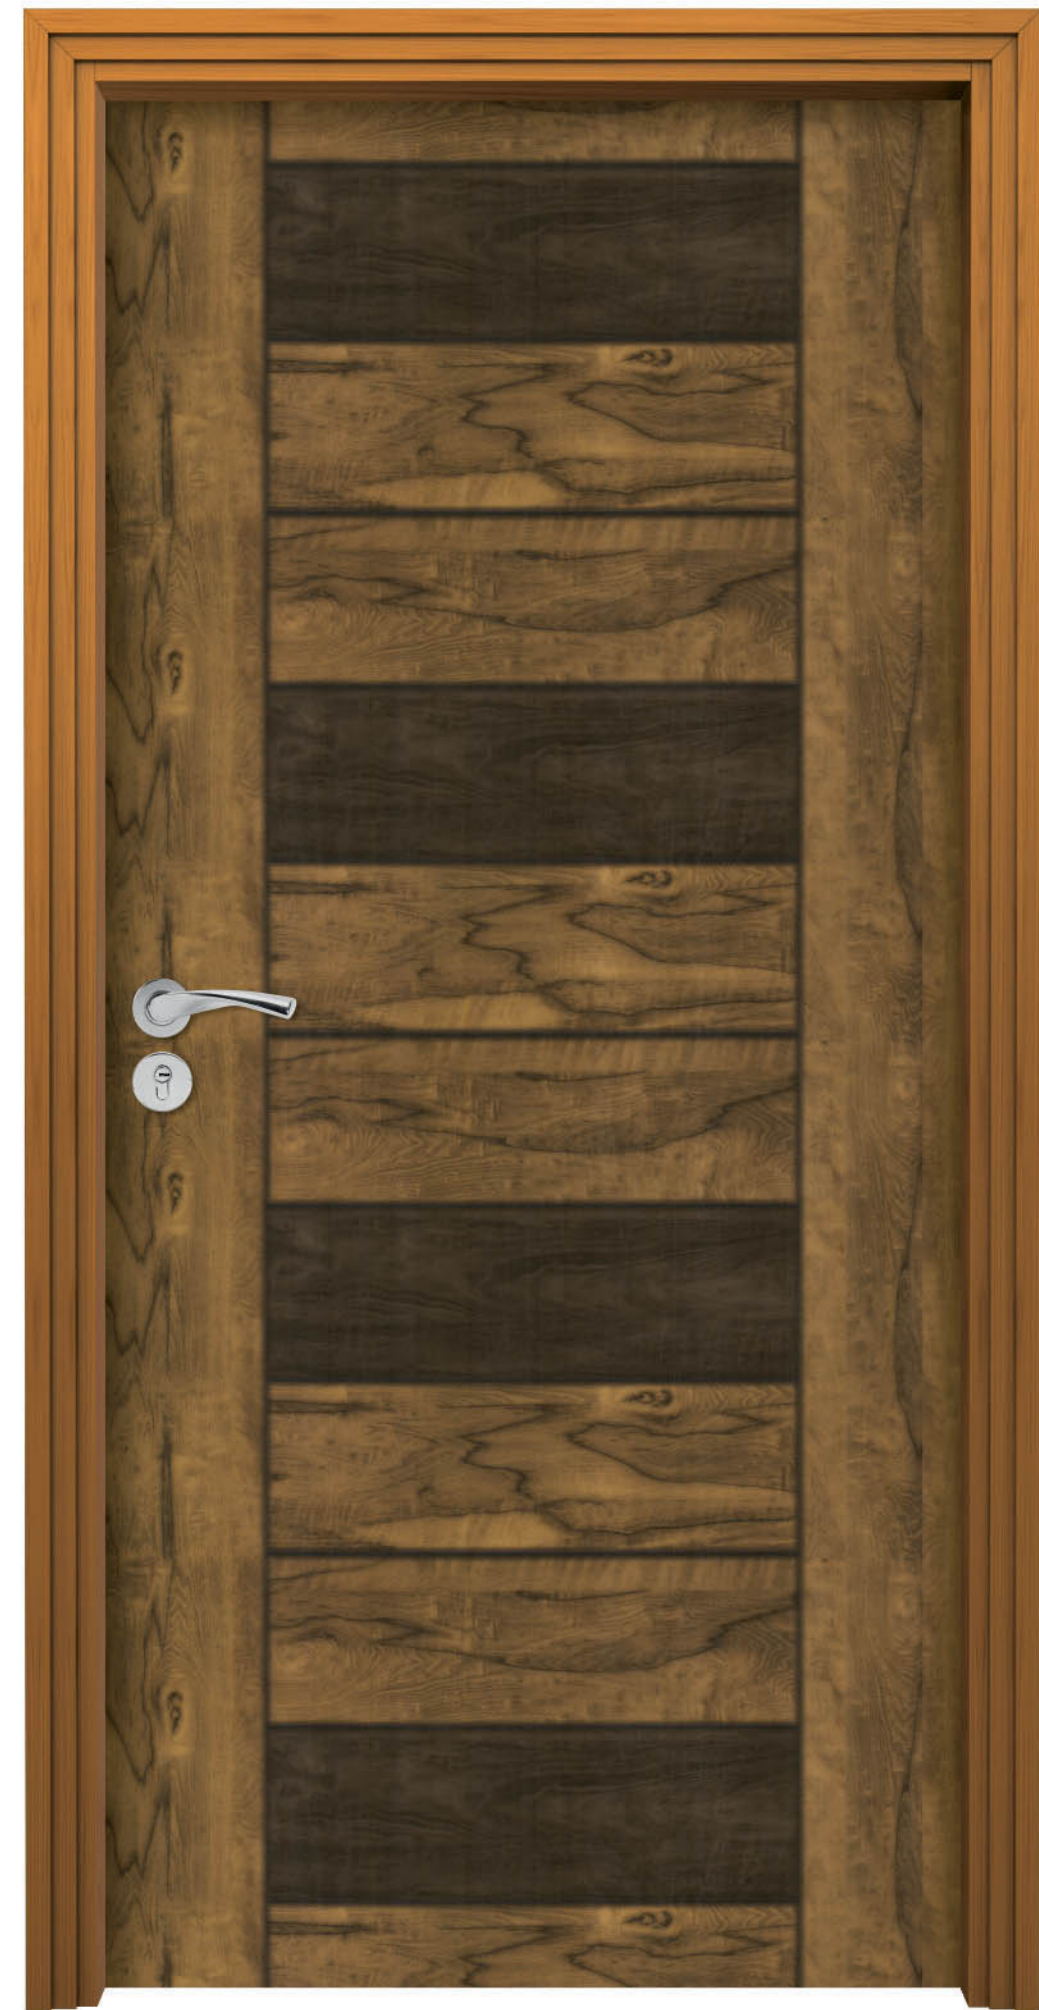

NOTE: For actual colour pattern and finish refer actual sheets as due to printing limitations there might be slight variation.

VED 451

Sizes Available in 7' x 3.25' & 8' x 4'

NOTE: For actual colour pattern and finish refer actual sheets as due to printing limitations there might be slight variation.