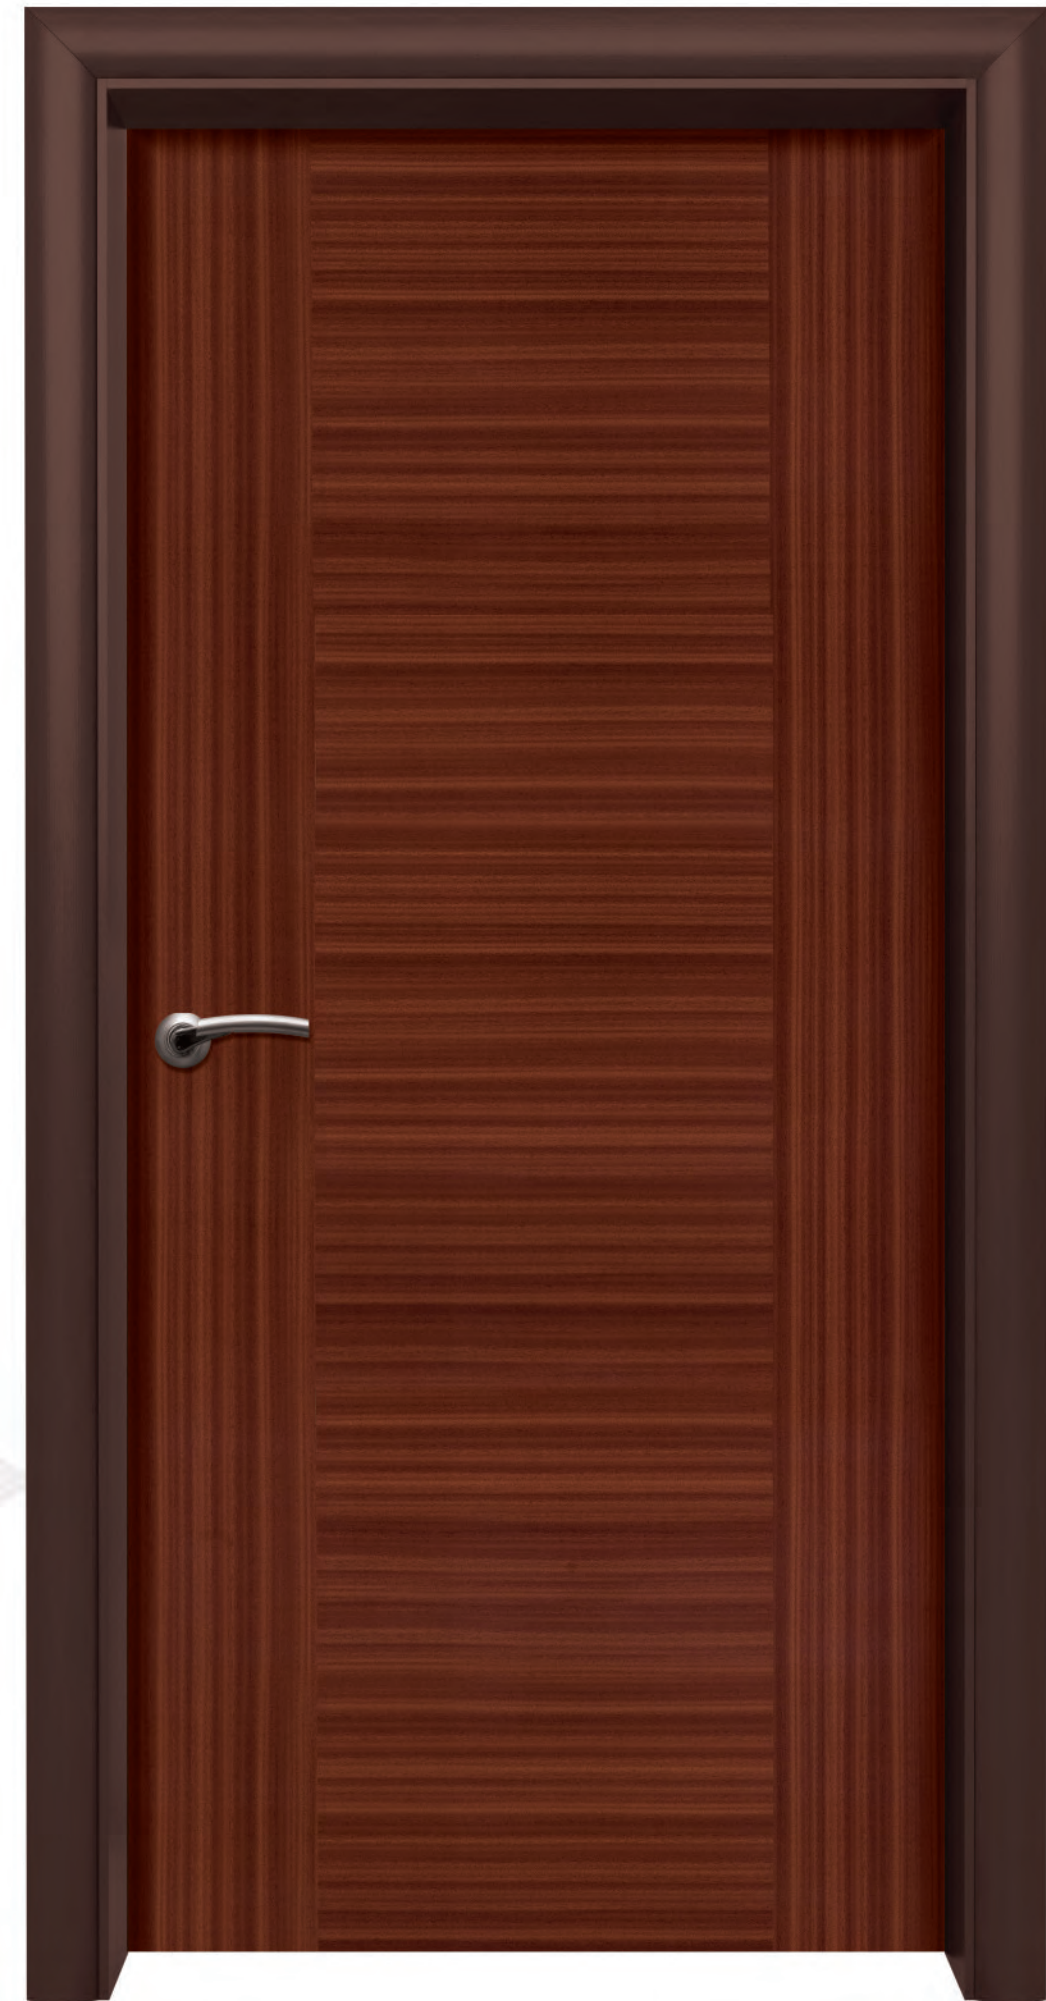

FEEL THE  
**LUXE LAYER**

**P 41 | Available Size in 7' x 3.25'**

NOTE: For actual colour pattern and finish refer actual sheets as due to printing limitations there might be slight variation.

2967

CAPTIVATING