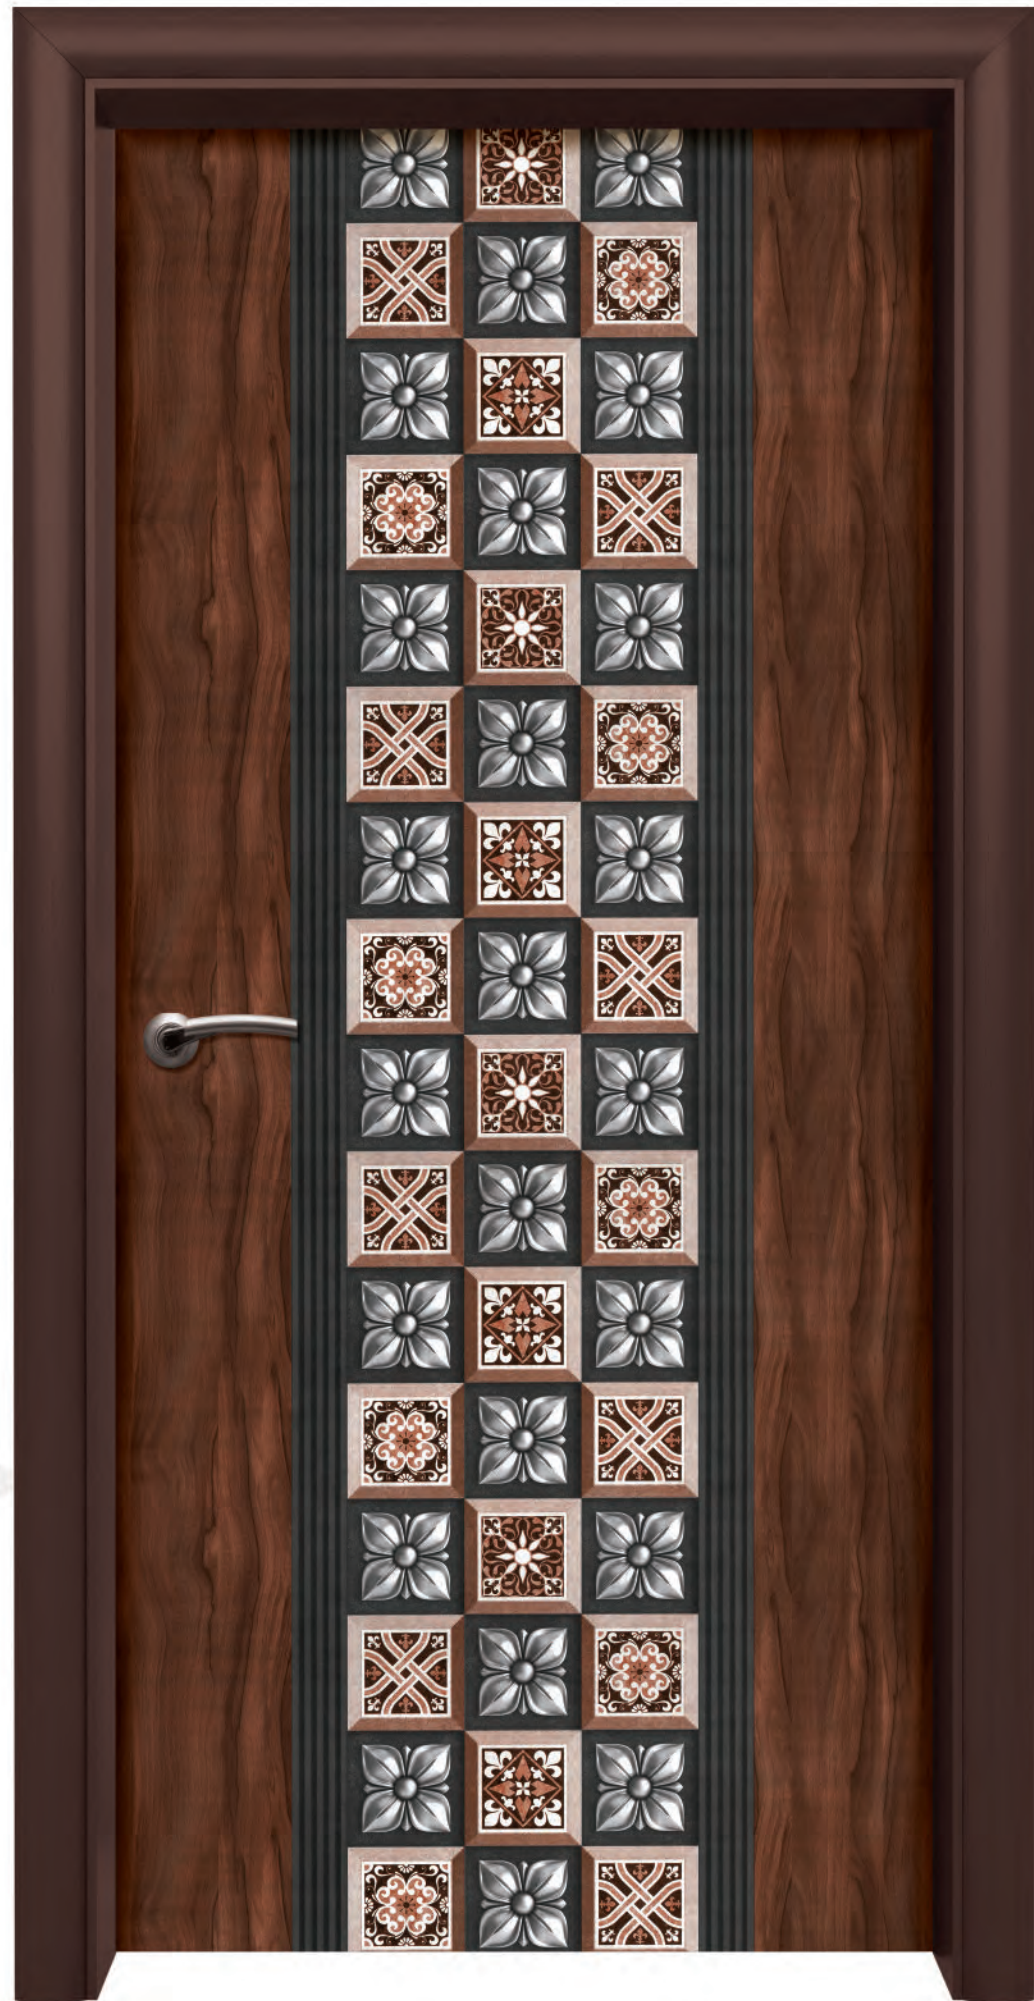

P 63 | Available Size in 7' x 3.25', 8' x 4'

NOTE: For actual colour pattern and finish refer actual sheets as due to printing limitations there might be slight variation.

Create your niche with
patterns of inimitable
style and exuberant
realm.